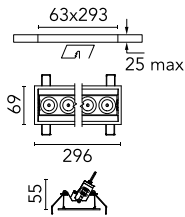

Number of heads	1	Net lumen (lm)	1735
Lamp category	LED	Mountings	Ceiling recessed
Power (W)	21.6W	Environment	Indoor
CCT (K)	2700K		
CRI	90		

Optical

Lighting type	Direct
LED type	Power LED
Light distribution	Symmetric
Optical type	Flood
Beam angle (°)	33
Beam angle C90-270 (°)	33

Beam Angle: 33°

h(m)	E(lx)	D(m)
1	5426	0.60
2	1357	1.19
3	603	1.79
4	339	2.39
5	217	2.99

Luminous flux luminaire
1735 lm (EXTREME CUT OFF)

Electrical

Frequency (Hz)	50/60	Emergency	Without
Voltage (V)	220.00	Insulation class	II
Dimmable	Yes		
Driver	Remote		
Driver type	Electronic dimmable DALI		

Physical

Color	Black/Black	Tilt (°)	30
Orientation	Adjustable	Length (mm)	296
Trim	yes		
Recessed depth (mm)	75		
Weight (kg)	0.50		

Note

Pre-Installation frame not required.