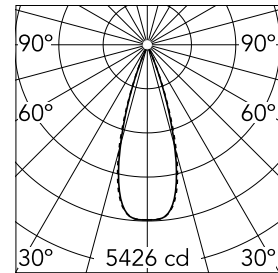

Number of heads	1	Net lumen (lm)	1735
Lamp category	LED	Mountings	Ceiling recessed
Power (W)	21.6W	Environment	Indoor
CCT (K)	2700K		
CRI	90		

Optical

Lighting type	Direct
LED type	Power LED
Light distribution	Symmetric
Optical type	Flood
Beam angle (°)	33
Beam angle C90-270 (°)	33

Physical

Color	Black/Black	Tilt (°)	30
Orientation	Adjustable	Length (mm)	296
Trim	yes		
Recessed depth (mm)	75		
Weight (kg)	0.50		

Note

Pre-Installation frame not required.