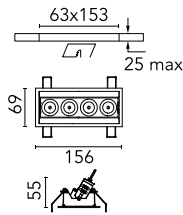

### Main specifications

<b>Number of heads</b>	1	<b>Net lumen (lm)</b>	764
<b>Lamp category</b>	LED	<b>Mountings</b>	Ceiling recessed
<b>Power (W)</b>	10.8W	<b>Environment</b>	Indoor dry location
<b>CCT (K)</b>	3000K		
<b>CRI</b>	90		

### Physical

<b>Color</b>	Black/Gold	<b>Tilt (°)</b>	30
<b>Orientation</b>	Adjustable	<b>Length (mm)</b>	156
<b>Trim</b>	yes		
<b>Recessed depth (mm)</b>	75		
<b>Weight (kg)</b>	0.34		