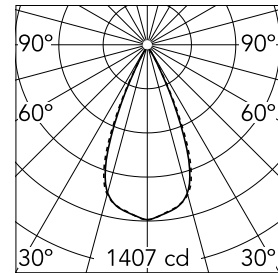

### Main specifications

<b>Number of heads</b>	1	<b>Net lumen (lm)</b>	764
<b>Lamp category</b>	LED	<b>Mountings</b>	Ceiling recessed
<b>Power (W)</b>	10.8W	<b>Environment</b>	Indoor dry location
<b>CCT (K)</b>	3000K		
<b>CRI</b>	90		

### Optical

<b>Lighting type</b>	Direct
<b>LED type</b>	Power LED
<b>Light distribution</b>	Symmetric
<b>Optical type</b>	Wide flood
<b>Beam angle (°)</b>	46
<b>Beam angle C90-270 (°)</b>	46

<b>Beam Angle:</b>	46°		
	<b>h(m)</b>	<b>E(lx)</b>	<b>D(m)</b>
	1	1407	0.84
	2	352	1.69
	3	156	2.53
	4	88	3.38
	5	56	4.22

Luminous flux luminaire  
764 lm (EXTREME CUT OFF)

### Physical

<b>Color</b>	Black/Gold	<b>Tilt (°)</b>	30
<b>Orientation</b>	Adjustable	<b>Length (mm)</b>	156
<b>Trim</b>	yes		
<b>Recessed depth (mm)</b>	75		
<b>Weight (kg)</b>	0.34		