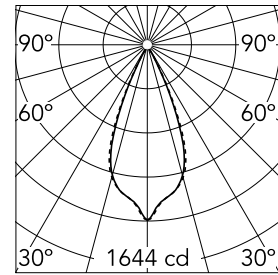

Light Shadow Adjustable Trim Dali Version 4 Spots Optic Wide Flood

03.7314.40ADA - White/Chrome

Recessed integrated luminaire with 4 LED lighting spots. Remote power supply included (220-240V).

Main specifications

Number of heads	1	Net lumen (lm)	789
Lamp category	LED	Mountings	Ceiling recessed
Power (W)	10.8W	Environment	Indoor
CCT (K)	3000K		
CRI	90		

Optical

Lighting type	Direct
LED type	Power LED
Light distribution	Symmetric
Optical type	Wide flood
Beam angle (°)	44
Beam angle C90-270 (°)	44

Physical

Color	White/Chrome	Tilt (°)	30
Orientation	Adjustable	Length (mm)	156
Trim	yes		
Recessed depth (mm)	75		
Weight (kg)	0.34		

Note

Pre-Installation frame not required.

Certification / Marking