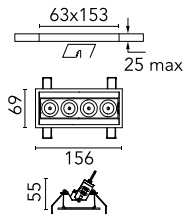

Light Shadow Adjustable Trim Dali Version 4 Spots Optic Wide Flood

03.7314.40ADA - White/Chrome

Recessed integrated luminaire with 4 LED lighting spots. Remote power supply included (220-240V).

Main specifications

Number of heads	1	Net lumen (lm)	789
Lamp category	LED	Mountings	Ceiling recessed
Power (W)	10.8W	Environment	Indoor
CCT (K)	3000K		
CRI	90		

Optical

Lighting type	Direct
LED type	Power LED
Light distribution	Symmetric
Optical type	Wide flood
Beam angle (°)	44
Beam angle C90-270 (°)	44

Beam Angle:	44°		
	h(m)	E(lx)	D(m)
	1	1644	0.80
	2	411	1.60
	3	183	2.40
	4	103	3.19
	5	66	3.99

Luminous flux luminaire
789 lm (EXTREME CUT OFF)

Electrical

Frequency (Hz)	50/60	Emergency	Without
Voltage (V)	220.00	Insulation class	II
Dimmable	Yes		
Driver	Remote		
Driver type	Electronic dimmable DALI		

Physical

Color	White/Chrome	Tilt (°)	30
Orientation	Adjustable	Length (mm)	156
Trim	yes		
Recessed depth (mm)	75		
Weight (kg)	0.34		

Note

Pre-Installation frame not required.

Certification / Marking