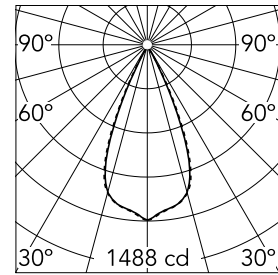

Light Shadow Adjustable Trim Dali Version 4 Spots Optic Wide Flood

03.7313.40ADA - White/Black

Recessed integrated luminaire with 4 LED lighting spots. Remote power supply included (220-240V).

Main specifications

Number of heads	1	Net lumen (lm)	784
Lamp category	LED	Mountings	Ceiling recessed
Power (W)	10.8W	Environment	Indoor dry location
CCT (K)	3000K		
CRI	90		

Optical

Lighting type	Direct
LED type	Power LED
Light distribution	Symmetric
Optical type	Wide flood
Beam angle (°)	46
Beam angle C90-270 (°)	46

Physical

Color	White/Black	Tilt (°)	30
Orientation	Adjustable	Length (mm)	156
Trim	yes		
Recessed depth (mm)	75		
Weight (kg)	0.34		

Note

Pre-Installation frame not required.