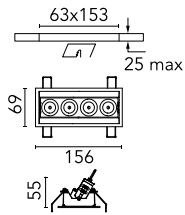

Light Shadow Adjustable Trim Dali Version 4 Spots Optic Wide Flood

03.7313.40ADA - White/Black

Recessed integrated luminaire with 4 LED lighting spots. Remote power supply included (220-240V).

Main specifications

Number of heads	1	Net lumen (lm)	784
Lamp category	LED	Mountings	Ceiling recessed
Power (W)	10.8W	Environment	Indoor dry location
CCT (K)	3000K		
CRI	90		

Optical

Lighting type	Direct
LED type	Power LED
Light distribution	Symmetric
Optical type	Wide flood
Beam angle (°)	46
Beam angle C90-270 (°)	46

Beam Angle:	46°		
	h(m)	E(lx)	D(m)
	1	1488	0.84
	2	372	1.69
	3	165	2.53
	4	93	3.38
	5	60	4.22

Luminous flux luminaire
784 lm (EXTREME CUT OFF)

Electrical

Frequency (Hz)	50/60	Emergency	Without
Voltage (V)	220.00	Insulation class	II
Dimmable	Yes		
Driver	Remote included		
Driver type	Dimmable DALI		
	1		

Physical

Color	White/Black	Tilt (°)	30
Orientation	Adjustable	Length (mm)	156
Trim	yes		
Recessed depth (mm)	75		
Weight (kg)	0.34		

Note

Pre-Installation frame not required.