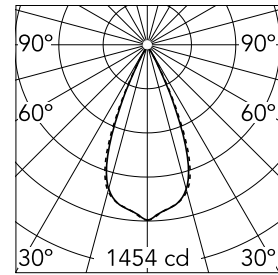

### Main specifications

<b>Number of heads</b>	1	<b>Net lumen (lm)</b>	780
<b>Lamp category</b>	LED	<b>Mountings</b>	Ceiling recessed
<b>Power (W)</b>	10.8W	<b>Environment</b>	Indoor dry location
<b>CCT (K)</b>	3000K		
<b>CRI</b>	90		

### Optical

<b>Lighting type</b>	Direct
<b>LED type</b>	Power LED
<b>Light distribution</b>	Symmetric
<b>Optical type</b>	Wide flood
<b>Beam angle (°)</b>	45
<b>Beam angle C90-270 (°)</b>	45

<b>Beam Angle:</b>	45°		
	<b>h(m)</b>	<b>E(lx)</b>	<b>D(m)</b>
	1	1454	0.83
	2	363	1.67
	3	162	2.50
	4	91	3.34
	5	58	4.17

Luminous flux luminaire  
780 lm (EXTREME CUT OFF)

### Physical

<b>Color</b>	White/White	<b>Tilt (°)</b>	30
<b>Orientation</b>	Adjustable	<b>Length (mm)</b>	156
<b>Trim</b>	yes		
<b>Recessed depth (mm)</b>	75		
<b>Weight (kg)</b>	0.34		