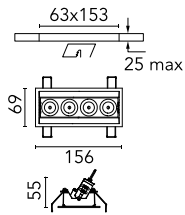

Light Shadow Adjustable Trim Dali Version 4 Spots Optic Wide Flood

03.7312.40ADA - White/White

Recessed integrated luminaire with 4 LED lighting spots. Remote power supply included (220-240V).

Main specifications

Number of heads	1	Net lumen (lm)	780
Lamp category	LED	Mountings	Ceiling recessed
Power (W)	10.8W	Environment	Indoor dry location
CCT (K)	3000K		
CRI	90		

Optical

Lighting type	Direct
LED type	Power LED
Light distribution	Symmetric
Optical type	Wide flood
Beam angle (°)	45
Beam angle C90-270 (°)	45

Beam Angle:	45°		
	h(m)	E(lx)	D(m)
	1	1454	0.83
	2	363	1.67
	3	162	2.50
	4	91	3.34
	5	58	4.17

Luminous flux luminaire
780 lm (EXTREME CUT OFF)

Electrical

Frequency (Hz)	50/60	Emergency	Without
Voltage (V)	220.00	Insulation class	II
Dimmable	Yes		
Driver	Remote included		
Driver type	Dimmable DALI		
	1		

Physical

Color	White/White	Tilt (°)	30
Orientation	Adjustable	Length (mm)	156
Trim	yes		
Recessed depth (mm)	75		
Weight (kg)	0.34		

Note

Pre-Installation frame not required.