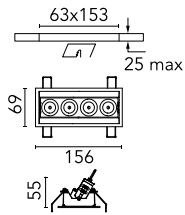

Light Shadow Adjustable Trim Dali Version 4 Spots Optic Wide Flood

03.7311.40ADA - White/Gold

Recessed integrated luminaire with 4 LED lighting spots. Remote power supply included (220-240V).

Main specifications

Number of heads	1	Net lumen (lm)	716
Lamp category	LED	Mountings	Ceiling recessed
Power (W)	10.8W	Environment	Indoor dry location
CCT (K)	2700K		
CRI	90		

Optical

Lighting type	Direct
LED type	Power LED
Light distribution	Symmetric
Optical type	Wide flood
Beam angle (°)	46
Beam angle C90-270 (°)	46

Beam Angle:	46°		
	h(m)	E(lx)	D(m)
1	1319	0.84	
2	330	1.69	
3	147	2.53	
4	82	3.38	
5	53	4.22	

Luminous flux luminaire
716 lm (EXTREME CUT OFF)

Electrical

Frequency (Hz)	50/60	Emergency	Without
Voltage (V)	220.00	Insulation class	II
Dimmable	Yes		
Driver	Remote included		
Driver type	Dimmable DALI		
	1		

Physical

Color	White/Gold	Tilt (°)	30
Orientation	Adjustable	Length (mm)	156
Trim	yes		
Recessed depth (mm)	75		
Weight (kg)	0.34		

Note

Pre-Installation frame not required.