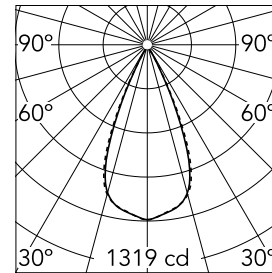

Light Shadow Adjustable Trim Dali Version 4 Spots Optic Wide Flood

03.7311.40ADA - White/Gold

Recessed integrated luminaire with 4 LED lighting spots. Remote power supply included (220-240V).

Main specifications

Number of heads	1	Net lumen (lm)	716
Lamp category	LED	Mountings	Ceiling recessed
Power (W)	10.8W	Environment	Indoor dry location
CCT (K)	2700K		
CRI	90		

Optical

Lighting type	Direct
LED type	Power LED
Light distribution	Symmetric
Optical type	Wide flood
Beam angle (°)	46
Beam angle C90-270 (°)	46

Physical

Color	White/Gold	Tilt (°)	30
Orientation	Adjustable	Length (mm)	156
Trim	yes		
Recessed depth (mm)	75		
Weight (kg)	0.34		

Note

Pre-Installation frame not required.