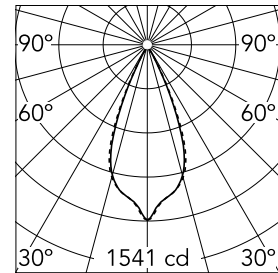

Light Shadow Adjustable Trim Dali Version 4 Spots Optic Wide Flood

03.7310.40ADA - White/Chrome

Recessed integrated luminaire with 4 LED lighting spots. Remote power supply included (220-240V).

Main specifications

Number of heads	1	Net lumen (lm)	739
Lamp category	LED	Mountings	Ceiling recessed
Power (W)	10.8W	Environment	Indoor dry location
CCT (K)	2700K		
CRI	90		

Optical

Lighting type	Direct
LED type	Power LED
Light distribution	Symmetric
Optical type	Wide flood
Beam angle (°)	44
Beam angle C90-270 (°)	44

Physical

Color	White/Chrome	Tilt (°)	30
Orientation	Adjustable	Length (mm)	156
Trim	yes		
Recessed depth (mm)	75		
Weight (kg)	0.34		

Note

Pre-Installation frame not required.