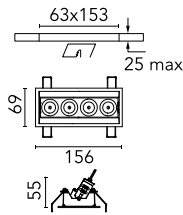

Light Shadow Adjustable Trim Dali Version 4 Spots Optic Wide Flood

03.7310.40ADA - White/Chrome

Recessed integrated luminaire with 4 LED lighting spots. Remote power supply included (220-240V).

Main specifications

Number of heads	1	Net lumen (lm)	739
Lamp category	LED	Mountings	Ceiling recessed
Power (W)	10.8W	Environment	Indoor dry location
CCT (K)	2700K		
CRI	90		

Optical

Lighting type	Direct
LED type	Power LED
Light distribution	Symmetric
Optical type	Wide flood
Beam angle (°)	44
Beam angle C90-270 (°)	44

Physical

Color	White/Chrome	Tilt (°)	30
Orientation	Adjustable	Length (mm)	156
Trim	yes		
Recessed depth (mm)	75		
Weight (kg)	0.34		

Note

Pre-Installation frame not required.