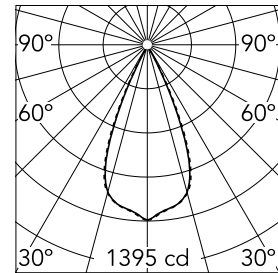

Number of heads	1	Net lumen (lm)	735
Lamp category	LED	Mountings	Ceiling recessed
Power (W)	10.8W	Environment	Indoor dry location
CCT (K)	2700K		
CRI	90		

Optical

Lighting type	Direct
LED type	Power LED
Light distribution	Symmetric
Optical type	Wide flood
Beam angle (°)	46
Beam angle C90-270 (°)	46

Physical

Color	Black/Black	Tilt (°)	30
Orientation	Adjustable	Length (mm)	156
Trim	yes		
Recessed depth (mm)	75		
Weight (kg)	0.34		

Note

Pre-Installation frame not required.