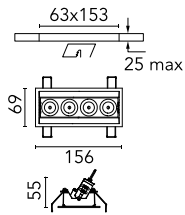

Number of heads	1	Net lumen (lm)	735
Lamp category	LED	Mountings	Ceiling recessed
Power (W)	10.8W	Environment	Indoor dry location
CCT (K)	2700K		
CRI	90		

Optical

Lighting type	Direct
LED type	Power LED
Light distribution	Symmetric
Optical type	Wide flood
Beam angle (°)	46
Beam angle C90-270 (°)	46

Beam Angle:	46°		
	h(m)	E(lx)	D(m)
	1	1395	0.84
	2	349	1.69
	3	155	2.53
	4	87	3.38
	5	56	4.22

Luminous flux luminaire
735 lm (EXTREME CUT OFF)

Electrical

Frequency (Hz)	50/60	Emergency	Without
Voltage (V)	220.00	Insulation class	II
Dimmable	Yes		
Driver	Remote included		
Driver type	Dimmable DALI		
	1		

Physical

Color	Black/Black	Tilt (°)	30
Orientation	Adjustable	Length (mm)	156
Trim	yes		
Recessed depth (mm)	75		
Weight (kg)	0.34		

Note

Pre-Installation frame not required.