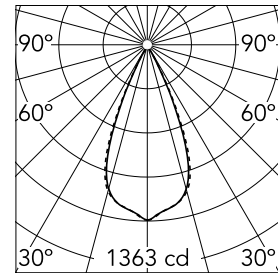

Light Shadow Adjustable Trim Dali Version 4 Spots Optic Wide Flood

03.7308.40ADA - White/White

Recessed integrated luminaire with 4 LED lighting spots. Remote power supply included (220-240V).

Main specifications

Number of heads	1	Net lumen (lm)	731
Lamp category	LED	Mountings	Ceiling recessed
Power (W)	10.8W	Environment	Indoor dry location
CCT (K)	2700K		
CRI	90		

Optical

Lighting type	Direct
LED type	Power LED
Light distribution	Symmetric
Optical type	Wide flood
Beam angle (°)	45
Beam angle C90-270 (°)	45

Physical

Color	White/White	Tilt (°)	30
Orientation	Adjustable	Length (mm)	156
Trim	yes		
Recessed depth (mm)	75		
Weight (kg)	0.34		

Note

Pre-Installation frame not required.