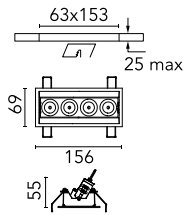

Number of heads	1	Net lumen (lm)	731
Lamp category	LED	Mountings	Ceiling recessed
Power (W)	10.8W	Environment	Indoor dry location
CCT (K)	2700K		
CRI	90		

Optical

Lighting type	Direct
LED type	Power LED
Light distribution	Symmetric
Optical type	Wide flood
Beam angle (°)	45
Beam angle C90-270 (°)	45

Beam Angle:	45°		
	h(m)	E(lx)	D(m)
1	1363	0.83	
2	341	1.67	
3	151	2.50	
4	85	3.34	
5	55	4.17	

Luminous flux luminaire
731 lm (EXTREME CUT OFF)

Electrical

Frequency (Hz)	50/60	Emergency	Without
Voltage (V)	220.00	Insulation class	II
Dimmable	Yes		
Driver	Remote included		
Driver type	Dimmable DALI		
	1		

Physical

Color	White/White	Tilt (°)	30
Orientation	Adjustable	Length (mm)	156
Trim	yes		
Recessed depth (mm)	75		
Weight (kg)	0.34		

Note

Pre-Installation frame not required.