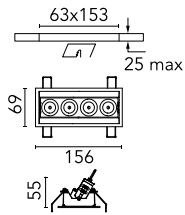

## Light Shadow Adjustable Trim Dali Version 4 Spots Optic Spot

03.8899.40ADA - White/Gold

Recessed integrated luminaire with 4 LED lighting spots. Remote power supply included (220-240V).

### Main specifications

<b>Number of heads</b>	1	<b>Net lumen (lm)</b>	785
<b>Lamp category</b>	LED	<b>Mountings</b>	Ceiling recessed
<b>Power (W)</b>	10.8W	<b>Environment</b>	Indoor dry location
<b>CCT (K)</b>	3000K		
<b>CRI</b>	90		

Luminous flux luminaire  
785 lm (EXTREME CUT OFF)

### Physical

<b>Color</b>	White/Gold	<b>Tilt (°)</b>	30
<b>Orientation</b>	Adjustable	<b>Length (mm)</b>	156
<b>Trim</b>	yes		
<b>Recessed depth (mm)</b>	75		
<b>Weight (kg)</b>	0.34		