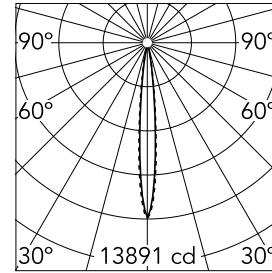

### Main specifications

<b>Number of heads</b>	1	<b>Net lumen (lm)</b>	785
<b>Lamp category</b>	LED	<b>Mountings</b>	Ceiling recessed
<b>Power (W)</b>	10.8W	<b>Environment</b>	Indoor dry location
<b>CCT (K)</b>	3000K		
<b>CRI</b>	90		

### Optical

<b>Lighting type</b>	Direct
<b>LED type</b>	Power LED
<b>Light distribution</b>	Symmetric
<b>Optical type</b>	Spot
<b>Beam angle (°)</b>	10
<b>Beam angle C90-270 (°)</b>	10

<b>Beam Angle:</b>	10°		
	<b>h(m)</b>	<b>E(lx)</b>	<b>D(m)</b>
	1	13891	0.18
	2	3473	0.36
	3	1543	0.55
	4	868	0.73
	5	556	0.91

Luminous flux luminaire  
785 lm (EXTREME CUT OFF)

### Physical

<b>Color</b>	White/Gold	<b>Tilt (°)</b>	30
<b>Orientation</b>	Adjustable	<b>Length (mm)</b>	156
<b>Trim</b>	yes		
<b>Recessed depth (mm)</b>	75		
<b>Weight (kg)</b>	0.34		