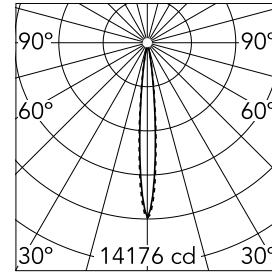

### Main specifications

<b>Number of heads</b>	1	<b>Net lumen (lm)</b>	805
<b>Lamp category</b>	LED	<b>Mountings</b>	Ceiling recessed
<b>Power (W)</b>	10.8W	<b>Environment</b>	Indoor dry location
<b>CCT (K)</b>	3000K		
<b>CRI</b>	90		

### Optical

<b>Lighting type</b>	Direct
<b>LED type</b>	Power LED
<b>Light distribution</b>	Symmetric
<b>Optical type</b>	Spot
<b>Beam angle (°)</b>	10
<b>Beam angle C90-270 (°)</b>	10

<b>Beam Angle:</b>	10°		
<b>h(m)</b>	<b>E(lx)</b>	<b>D(m)</b>	
1	14176	0.18	
2	3544	0.36	
3	1575	0.55	
4	886	0.73	
5	567	0.91	

Luminous flux luminaire  
805 lm (EXTREME CUT OFF)

### Physical

<b>Color</b>	White/Chrome	<b>Tilt (°)</b>	30
<b>Orientation</b>	Adjustable	<b>Length (mm)</b>	156
<b>Trim</b>	yes		
<b>Recessed depth (mm)</b>	75		
<b>Weight (kg)</b>	0.34		