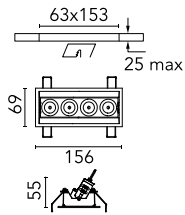

## Light Shadow Adjustable Trim Dali Version 4 Spots Optic Spot

03.8898.40ADA - White/Chrome

Recessed integrated luminaire with 4 LED lighting spots. Remote power supply included (220-240V).

### Main specifications

<b>Number of heads</b>	1	<b>Net lumen (lm)</b>	805
<b>Lamp category</b>	LED	<b>Mountings</b>	Ceiling recessed
<b>Power (W)</b>	10.8W	<b>Environment</b>	Indoor dry location
<b>CCT (K)</b>	3000K		
<b>CRI</b>	90		

Luminous flux luminaire  
805 lm (EXTREME CUT OFF)

### Physical

<b>Color</b>	White/Chrome	<b>Tilt (°)</b>	30
<b>Orientation</b>	Adjustable	<b>Length (mm)</b>	156
<b>Trim</b>	yes		
<b>Recessed depth (mm)</b>	75		
<b>Weight (kg)</b>	0.34		