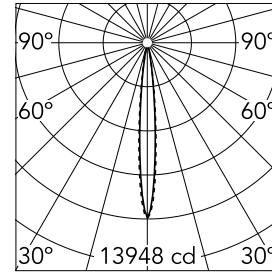

Light Shadow Adjustable Trim Dali Version 4 Spots Optic Spot

■ ■ 03.8897.40ADA - White/Black

Recessed integrated luminaire with 4 LED lighting spots. Remote power supply included (220-240V).

Main specifications

Number of heads	1	Net lumen (lm)	773
Lamp category	LED	Mountings	Ceiling recessed
Power (W)	10.8W	Environment	Indoor
CCT (K)	3000K		
CRI	90		

Optical

Lighting type	Direct
LED type	Power LED
Light distribution	Symmetric
Optical type	Spot
Beam angle (°)	10
Beam angle C90-270 (°)	10

Physical

Color	White/Black	Tilt (°)	30
Orientation	Adjustable	Length (mm)	156
Trim	yes		
Recessed depth (mm)	75		
Weight (kg)	0.34		

Note

Pre-Installation frame not required.