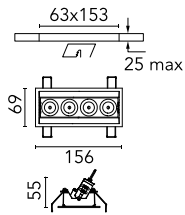

Light Shadow Adjustable Trim Dali Version 4 Spots Optic Spot

■ ■ 03.8897.40ADA - White/Black

Recessed integrated luminaire with 4 LED lighting spots. Remote power supply included (220-240V).

Main specifications

Number of heads	1	Net lumen (lm)	773
Lamp category	LED	Mountings	Ceiling recessed
Power (W)	10.8W	Environment	Indoor
CCT (K)	3000K		
CRI	90		

Optical

Lighting type	Direct
LED type	Power LED
Light distribution	Symmetric
Optical type	Spot
Beam angle (°)	10
Beam angle C90-270 (°)	10

Beam Angle:	10°		
	h(m)	E(lx)	D(m)
1	13948	0.18	
2	3487	0.36	
3	1550	0.54	
4	872	0.72	
5	558	0.90	

Luminous flux luminaire
773 lm (EXTREME CUT OFF)

Electrical

Frequency (Hz)	50/60	Emergency	Without
Voltage (V)	220.00	Insulation class	II
Dimmable	Yes		
Driver	Remote		
Driver type	Electronic dimmable DALI		

Physical

Color	White/Black	Tilt (°)	30
Orientation	Adjustable	Length (mm)	156
Trim	yes		
Recessed depth (mm)	75		
Weight (kg)	0.34		

Note

Pre-Installation frame not required.