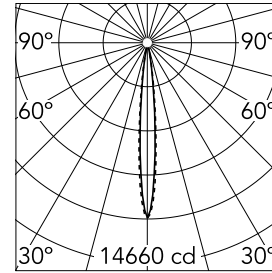

Light Shadow Adjustable Trim Dali Version 4 Spots Optic Spot

03.8896.40ADA - White/White

Recessed integrated luminaire with 4 LED lighting spots. Remote power supply included (220-240V).

Main specifications

Number of heads	1	Net lumen (lm)	801
Lamp category	LED	Mountings	Ceiling recessed
Power (W)	10.8W	Environment	Indoor dry location
CCT (K)	3000K		
CRI	90		

Optical

Lighting type	Direct
LED type	Power LED
Light distribution	Symmetric
Optical type	Spot
Beam angle (°)	10
Beam angle C90-270 (°)	10

Physical

Color	White/White	Tilt (°)	30
Orientation	Adjustable	Length (mm)	156
Trim	yes		
Recessed depth (mm)	75		
Weight (kg)	0.34		

Note

Pre-Installation frame not required.