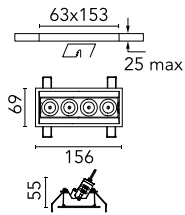

Light Shadow Adjustable Trim Dali Version 4 Spots Optic Spot

03.8896.40ADA - White/White

Recessed integrated luminaire with 4 LED lighting spots. Remote power supply included (220-240V).

Main specifications

Number of heads	1	Net lumen (lm)	801
Lamp category	LED	Mountings	Ceiling recessed
Power (W)	10.8W	Environment	Indoor dry location
CCT (K)	3000K		
CRI	90		

Optical

Lighting type	Direct
LED type	Power LED
Light distribution	Symmetric
Optical type	Spot
Beam angle (°)	10
Beam angle C90-270 (°)	10

Beam Angle:	10°		
	h(m)	E(lx)	D(m)
	1	14660	0.17
	2	3665	0.35
	3	1629	0.52
	4	916	0.70
	5	586	0.87

Luminous flux luminaire
801 lm (EXTREME CUT OFF)

Electrical

Frequency (Hz)	50/60	Emergency	Without
Voltage (V)	220.00	Insulation class	II
Dimmable	Yes		
Driver	Remote included		
Driver type	Dimmable DALI		
	1		

Physical

Color	White/White	Tilt (°)	30
Orientation	Adjustable	Length (mm)	156
Trim	yes		
Recessed depth (mm)	75		
Weight (kg)	0.34		

Note

Pre-Installation frame not required.