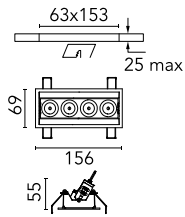

Light Shadow Adjustable Trim Dali Version 4 Spots Optic Spot

03.8896.14ADA - Black/White

Recessed integrated luminaire with 4 LED lighting spots. Remote power supply included (220-240V).

Certification / Marking

Main specifications

Number of heads	1	Net lumen (lm)	801
Lamp category	LED	Mountings	Ceiling recessed
Power (W)	10.8W	Environment	Indoor
CCT (K)	3000K		
CRI	90		

Optical

Lighting type	Direct
LED type	Power LED
Light distribution	Symmetric
Optical type	Spot
Beam angle (°)	10
Beam angle C90-270 (°)	10

Beam Angle:	10°		
h(m)	E(lx)	D(m)	
1	14660	0.17	
2	3665	0.35	
3	1629	0.52	
4	916	0.70	
5	586	0.87	

Luminous flux luminaire
801 lm (EXTREME CUT OFF)

Electrical

Frequency (Hz)	50/60	Emergency	Without
Voltage (V)	220.00	Insulation class	II
Dimmable	Yes		
Driver	Remote		
Driver type	Electronic dimmable DALI		

Physical

Color	Black/White	Tilt (°)	30
Orientation	Adjustable	Length (mm)	156
Trim	yes		
Recessed depth (mm)	75		
Weight (kg)	0.34		

Note

Pre-Installation frame not required.