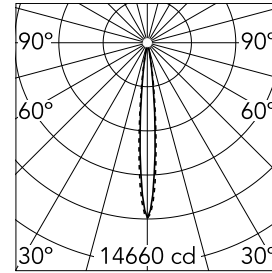

Light Shadow Adjustable Trim Dali Version 4 Spots Optic Spot

03.8896.14ADA - Black/White

Recessed integrated luminaire with 4 LED lighting spots. Remote power supply included (220-240V).

Certification / Marking

Main specifications

Number of heads	1	Net lumen (lm)	801
Lamp category	LED	Mountings	Ceiling recessed
Power (W)	10.8W	Environment	Indoor
CCT (K)	3000K		
CRI	90		

Optical

Lighting type	Direct
LED type	Power LED
Light distribution	Symmetric
Optical type	Spot
Beam angle (°)	10
Beam angle C90-270 (°)	10

Beam Angle:	10°		
h(m)	E(lx)	D(m)	
1	14660	0.17	
2	3665	0.35	
3	1629	0.52	
4	916	0.70	
5	586	0.87	

Luminous flux luminaire
801 lm (EXTREME CUT OFF)

Electrical

Frequency (Hz)	50/60	Emergency	Without
Voltage (V)	220.00	Insulation class	II
Dimmable	Yes		
Driver	Remote		
Driver type	Electronic dimmable DALI		

Physical

Color	Black/White	Tilt (°)	30
Orientation	Adjustable	Length (mm)	156
Trim	yes		
Recessed depth (mm)	75		
Weight (kg)	0.34		

Note

Pre-Installation frame not required.