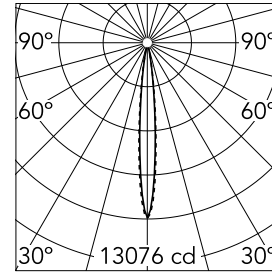

Number of heads	1	Net lumen (lm)	724
Lamp category	LED	Mountings	Ceiling recessed
Power (W)	10.8W	Environment	Indoor dry location
CCT (K)	2700K		
CRI	90		

Optical

Lighting type	Direct
LED type	Power LED
Light distribution	Symmetric
Optical type	Spot
Beam angle (°)	10
Beam angle C90-270 (°)	10

Physical

Color	Black/Black	Tilt (°)	30
Orientation	Adjustable	Length (mm)	156
Trim	yes		
Recessed depth (mm)	75		
Weight (kg)	0.34		

Note

Pre-Installation frame not required.