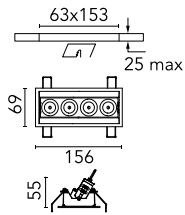

Light Shadow Adjustable Trim Dali Version 4 Spots Optic Spot

03.8893.14ADA - Black/Black

Recessed integrated luminaire with 4 LED lighting spots. Remote power supply included (220-240V).

Main specifications

Number of heads	1	Net lumen (lm)	724
Lamp category	LED	Mountings	Ceiling recessed
Power (W)	10.8W	Environment	Indoor dry location
CCT (K)	2700K		
CRI	90		

Optical

Lighting type	Direct
LED type	Power LED
Light distribution	Symmetric
Optical type	Spot
Beam angle (°)	10
Beam angle C90-270 (°)	10

Beam Angle:	10°		
h(m)	E(lx)	D(m)	
1	13076	0.18	
2	3269	0.36	
3	1453	0.54	
4	817	0.72	
5	523	0.90	

Luminous flux luminaire
724 lm (EXTREME CUT OFF)

Electrical

Frequency (Hz)	50/60	Emergency	Without
Voltage (V)	220.00	Insulation class	II
Dimmable	Yes		
Driver	Remote included		
Driver type	Dimmable DALI		
	1		

Physical

Color	Black/Black	Tilt (°)	30
Orientation	Adjustable	Length (mm)	156
Trim	yes		
Recessed depth (mm)	75		
Weight (kg)	0.34		

Note

Pre-Installation frame not required.