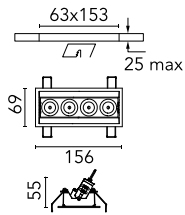

Light Shadow Adjustable Trim Dali Version 4 Spots Optic Spot

03.8892.14ADA - Black/White

Recessed integrated luminaire with 4 LED lighting spots. Remote power supply included (220-240V).

Main specifications

Number of heads	1	Net lumen (lm)	751
Lamp category	LED	Mountings	Ceiling recessed
Power (W)	10.8W	Environment	Indoor
CCT (K)	2700K		
CRI	90		

Optical

Lighting type	Direct
LED type	Power LED
Light distribution	Symmetric
Optical type	Spot
Beam angle (°)	10
Beam angle C90-270 (°)	10

Beam Angle:	10°		
h(m)	E(lx)	D(m)	
1	13743	0.17	
2	3436	0.35	
3	1527	0.52	
4	859	0.70	
5	550	0.87	

Luminous flux luminaire
751 lm (EXTREME CUT OFF)

Electrical

Frequency (Hz)	50/60	Emergency	Without
Voltage (V)	220.00	Insulation class	II
Dimmable	Yes		
Driver	Remote		
Driver type	Electronic dimmable DALI		

Physical

Color	Black/White	Tilt (°)	30
Orientation	Adjustable	Length (mm)	156
Trim	yes		
Recessed depth (mm)	75		
Weight (kg)	0.34		

Note

Pre-Installation frame not required.