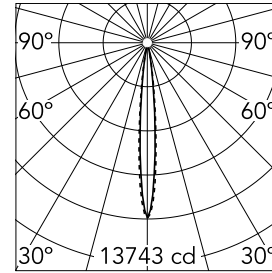

Number of heads	1	Net lumen (lm)	751
Lamp category	LED	Mountings	Ceiling recessed
Power (W)	10.8W	Environment	Indoor
CCT (K)	2700K		
CRI	90		

Optical

Lighting type	Direct
LED type	Power LED
Light distribution	Symmetric
Optical type	Spot
Beam angle (°)	10
Beam angle C90-270 (°)	10

Physical

Color	Black/White	Tilt (°)	30
Orientation	Adjustable	Length (mm)	156
Trim	yes		
Recessed depth (mm)	75		
Weight (kg)	0.34		

Note

Pre-Installation frame not required.