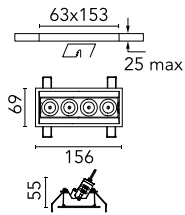

Light Shadow Adjustable Trim Dali Version 4 Spots Optic Medium

03.9333.40ADA - White/Gold

Recessed integrated luminaire with 4 LED lighting spots. Remote power supply included (220-240V).

Main specifications

Number of heads	1	Net lumen (lm)	788
Lamp category	LED	Mountings	Ceiling recessed
Power (W)	10.8W	Environment	Indoor dry location
CCT (K)	3000K		
CRI	90		

Optical

Lighting type	Direct
LED type	Power LED
Light distribution	Symmetric
Optical type	Medium
Beam angle (°)	22
Beam angle C90-270 (°)	22

Beam Angle:	22°		
	h(m)	E(lx)	D(m)
	1	5266	0.39
	2	1316	0.78
	3	585	1.17
	4	329	1.56
	5	211	1.95

Luminous flux luminaire
788 lm (EXTREME CUT OFF)

Electrical

Frequency (Hz)	50/60	Emergency	Without
Voltage (V)	220.00	Insulation class	II
Dimmable	Yes		
Driver	Remote included		
Driver type	Dimmable DALI		
	1		

Physical

Color	White/Gold	Tilt (°)	30
Orientation	Adjustable	Length (mm)	156
Trim	yes		
Recessed depth (mm)	75		
Weight (kg)	0.34		

Note

Pre-Installation frame not required.