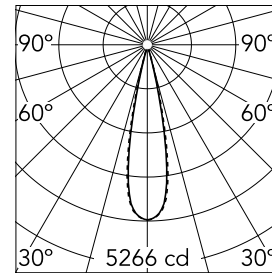

Light Shadow Adjustable Trim Dali Version 4 Spots Optic Medium

03.9333.40ADA - White/Gold

Recessed integrated luminaire with 4 LED lighting spots. Remote power supply included (220-240V).

Main specifications

Number of heads	1	Net lumen (lm)	788
Lamp category	LED	Mountings	Ceiling recessed
Power (W)	10.8W	Environment	Indoor dry location
CCT (K)	3000K		
CRI	90		

Optical

Lighting type	Direct
LED type	Power LED
Light distribution	Symmetric
Optical type	Medium
Beam angle (°)	22
Beam angle C90-270 (°)	22

Physical

Color	White/Gold	Tilt (°)	30
Orientation	Adjustable	Length (mm)	156
Trim	yes		
Recessed depth (mm)	75		
Weight (kg)	0.34		

Note

Pre-Installation frame not required.