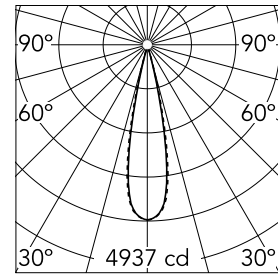

Light Shadow Adjustable Trim Dali Version 4 Spots Optic Medium

03.9323.40ADA - White/Gold

Recessed integrated luminaire with 4 LED lighting spots. Remote power supply included (220-240V).

Main specifications

Number of heads	1	Net lumen (lm)	738
Lamp category	LED	Mountings	Ceiling recessed
Power (W)	10.8W	Environment	Indoor
CCT (K)	2700K		
CRI	90		

Optical

Lighting type	Direct
LED type	Power LED
Light distribution	Symmetric
Optical type	Medium
Beam angle (°)	22
Beam angle C90-270 (°)	22

Physical

Color	White/Gold	Tilt (°)	30
Orientation	Adjustable	Length (mm)	156
Trim	yes		
Recessed depth (mm)	75		
Weight (kg)	0.34		

Note

Pre-Installation frame not required.