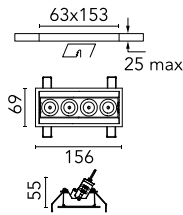

Light Shadow Adjustable Trim Dali Version 4 Spots Optic Medium

03.9323.40ADA - White/Gold

Recessed integrated luminaire with 4 LED lighting spots. Remote power supply included (220-240V).

Main specifications

Number of heads	1	Net lumen (lm)	738
Lamp category	LED	Mountings	Ceiling recessed
Power (W)	10.8W	Environment	Indoor
CCT (K)	2700K		
CRI	90		

Optical

Lighting type	Direct
LED type	Power LED
Light distribution	Symmetric
Optical type	Medium
Beam angle (°)	22
Beam angle C90-270 (°)	22

Physical

Color	White/Gold	Tilt (°)	30
Orientation	Adjustable	Length (mm)	156
Trim	yes		
Recessed depth (mm)	75		
Weight (kg)	0.34		

Note

Pre-Installation frame not required.