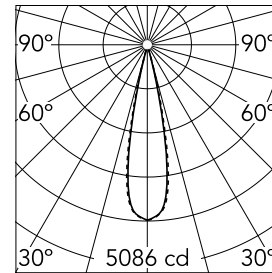

Number of heads	1	Net lumen (lm)	744
Lamp category	LED	Mountings	Ceiling recessed
Power (W)	10.8W	Environment	Indoor
CCT (K)	2700K		
CRI	90		

Optical

Lighting type	Direct
LED type	Power LED
Light distribution	Symmetric
Optical type	Medium
Beam angle (°)	22
Beam angle C90-270 (°)	22

Certification / Marking

Physical

Color	White/Black	Tilt (°)	30
Orientation	Adjustable	Length (mm)	156
Trim	yes		
Recessed depth (mm)	75		
Weight (kg)	0.34		

Note

Pre-Installation frame not required.