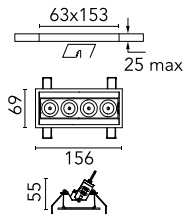

Light Shadow Adjustable Trim Dali Version 4 Spots Optic Medium

■ 03.9321.40ADA - White/Black

Recessed integrated luminaire with 4 LED lighting spots. Remote power supply included (220-240V).

Main specifications

Number of heads	1	Net lumen (lm)	744
Lamp category	LED	Mountings	Ceiling recessed
Power (W)	10.8W	Environment	Indoor
CCT (K)	2700K		
CRI	90		

Optical

Lighting type	Direct
LED type	Power LED
Light distribution	Symmetric
Optical type	Medium
Beam angle (°)	22
Beam angle C90-270 (°)	22

Beam Angle:	22°		
	h(m)	E(lx)	D(m)
	1	5086	0.39
	2	1272	0.78
	3	565	1.17
	4	318	1.56
	5	203	1.95

Luminous flux luminaire
744 lm (EXTREME CUT OFF)

Electrical

Frequency (Hz)	50/60	Emergency	Without
Voltage (V)	220.00	Insulation class	II
Dimmable	Yes		
Driver	Remote		
Driver type	Electronic dimmable DALI		

Certification / Marking

Physical

Color	White/Black	Tilt (°)	30
Orientation	Adjustable	Length (mm)	156
Trim	yes		
Recessed depth (mm)	75		
Weight (kg)	0.34		

Note

Pre-Installation frame not required.