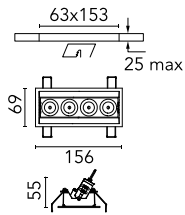

Number of heads	1	Net lumen (lm)	744
Lamp category	LED	Mountings	Ceiling recessed
Power (W)	10.8W	Environment	Indoor dry location
CCT (K)	2700K		
CRI	90		

Optical

Lighting type	Direct
LED type	Power LED
Light distribution	Symmetric
Optical type	Medium
Beam angle (°)	22
Beam angle C90-270 (°)	22

Beam Angle: 22°		
h(m)	E(lx)	D(m)
1	4970	0.39
2	1243	0.78
3	552	1.17
4	311	1.56
5	199	1.95

Luminous flux luminaire
744 lm (EXTREME CUT OFF)

Electrical

Frequency (Hz)	50/60	Emergency	Without
Voltage (V)	220.00	Insulation class	II
Dimmable	Yes		
Driver	Remote included		
Driver type	Dimmable DALI		
	1		

Physical

Color	White/White	Tilt (°)	30
Orientation	Adjustable	Length (mm)	156
Trim	yes		
Recessed depth (mm)	75		
Weight (kg)	0.34		

Note

Pre-Installation frame not required.