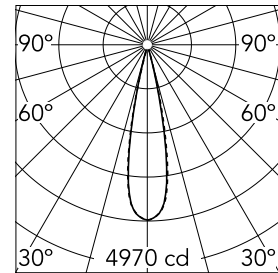

Light Shadow Adjustable Trim Dali Version 4 Spots Optic Medium

03.9320.40ADA - White/White

Recessed integrated luminaire with 4 LED lighting spots. Remote power supply included (220-240V).

Main specifications

Number of heads	1	Net lumen (lm)	744
Lamp category	LED	Mountings	Ceiling recessed
Power (W)	10.8W	Environment	Indoor dry location
CCT (K)	2700K		
CRI	90		

Optical

Lighting type	Direct
LED type	Power LED
Light distribution	Symmetric
Optical type	Medium
Beam angle (°)	22
Beam angle C90-270 (°)	22

Physical

Color	White/White	Tilt (°)	30
Orientation	Adjustable	Length (mm)	156
Trim	yes		
Recessed depth (mm)	75		
Weight (kg)	0.34		

Note

Pre-Installation frame not required.