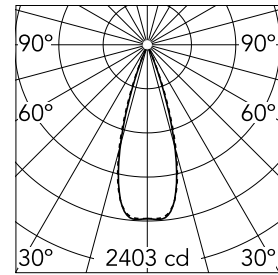

Light Shadow Adjustable Trim Dali Version 4 Spots Optic Flood

03.9338.14ADA - Black/Gold

Recessed integrated luminaire with 4 LED lighting spots. Remote power supply included (220-240V).

Main specifications

Number of heads	1	Net lumen (lm)	781
Lamp category	LED	Mountings	Ceiling recessed
Power (W)	10.8W	Environment	Indoor dry location
CCT (K)	3000K		
CRI	90		

Optical

Lighting type	Direct
LED type	Power LED
Light distribution	Symmetric
Optical type	Flood
Beam angle (°)	33
Beam angle C90-270 (°)	33

Physical

Color	Black/Gold	Tilt (°)	30
Orientation	Adjustable	Length (mm)	156
Trim	yes		
Recessed depth (mm)	75		
Weight (kg)	0.34		

Note

Pre-Installation frame not required.