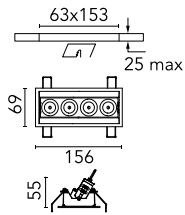

Light Shadow Adjustable Trim Dali Version 4 Spots Optic Flood

03.9338.14ADA - Black/Gold

Recessed integrated luminaire with 4 LED lighting spots. Remote power supply included (220-240V).

Main specifications

Number of heads	1	Net lumen (lm)	781
Lamp category	LED	Mountings	Ceiling recessed
Power (W)	10.8W	Environment	Indoor dry location
CCT (K)	3000K		
CRI	90		

Optical

Lighting type	Direct
LED type	Power LED
Light distribution	Symmetric
Optical type	Flood
Beam angle (°)	33
Beam angle C90-270 (°)	33

Beam Angle:	33°		
	h(m)	E(lx)	D(m)
	1	2403	0.60
	2	601	1.20
	3	267	1.79
	4	150	2.39
	5	96	2.99

Luminous flux luminaire
781 lm (EXTREME CUT OFF)

Electrical

Frequency (Hz)	50/60	Emergency	Without
Voltage (V)	220.00	Insulation class	II
Dimmable	Yes		
Driver	Remote included		
Driver type	Dimmable DALI		
	1		

Physical

Color	Black/Gold	Tilt (°)	30
Orientation	Adjustable	Length (mm)	156
Trim	yes		
Recessed depth (mm)	75		
Weight (kg)	0.34		

Note

Pre-Installation frame not required.