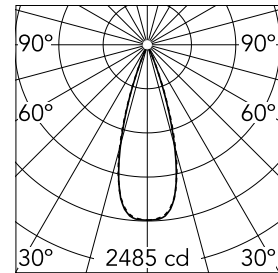

Number of heads	1	Net lumen (lm)	803
Lamp category	LED	Mountings	Ceiling recessed
Power (W)	10.8W	Environment	Indoor dry location
CCT (K)	3000K		
CRI	90		

Optical

Lighting type	Direct
LED type	Power LED
Light distribution	Symmetric
Optical type	Flood
Beam angle (°)	33
Beam angle C90-270 (°)	33

Physical

Color	Black/Chrome	Tilt (°)	30
Orientation	Adjustable	Length (mm)	156
Trim	yes		
Recessed depth (mm)	75		
Weight (kg)	0.34		

Note

Pre-Installation frame not required.