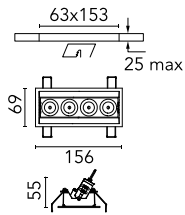

Number of heads	1	Net lumen (lm)	803
Lamp category	LED	Mountings	Ceiling recessed
Power (W)	10.8W	Environment	Indoor dry location
CCT (K)	3000K		
CRI	90		

Optical

Lighting type	Direct
LED type	Power LED
Light distribution	Symmetric
Optical type	Flood
Beam angle (°)	33
Beam angle C90-270 (°)	33

Beam Angle:	33°		
	h(m)	E(lx)	D(m)
1	2485	0.60	
2	621	1.19	
3	276	1.79	
4	155	2.38	
5	99	2.98	

Luminous flux luminaire
803 lm (EXTREME CUT OFF)

Electrical

Frequency (Hz)	50/60	Emergency	Without
Voltage (V)	220.00	Insulation class	II
Dimmable	Yes		
Driver	Remote included		
Driver type	Dimmable DALI		
	1		

Physical

Color	Black/Chrome	Tilt (°)	30
Orientation	Adjustable	Length (mm)	156
Trim	yes		
Recessed depth (mm)	75		
Weight (kg)	0.34		

Note

Pre-Installation frame not required.