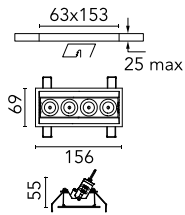

Number of heads	1	Net lumen (lm)	768
Lamp category	LED	Mountings	Ceiling recessed
Power (W)	10.8W	Environment	Indoor dry location
CCT (K)	3000K		
CRI	90		

Optical

Lighting type	Direct
LED type	Power LED
Light distribution	Symmetric
Optical type	Flood
Beam angle (°)	33
Beam angle C90-270 (°)	33

Beam Angle: 33°

h(m)	E(lx)	D(m)
1	2400	0.60
2	600	1.19
3	267	1.79
4	150	2.39
5	96	2.99

Luminous flux luminaire
768 lm (EXTREME CUT OFF)

Electrical

Frequency (Hz)	50/60	Emergency	Without
Voltage (V)	220.00	Insulation class	II
Dimmable	Yes		
Driver	Remote included		
Driver type	Dimmable DALI		
	1		

Physical

Color	Black/Black	Tilt (°)	30
Orientation	Adjustable	Length (mm)	156
Trim	yes		
Recessed depth (mm)	75		
Weight (kg)	0.34		

Note

Pre-Installation frame not required.