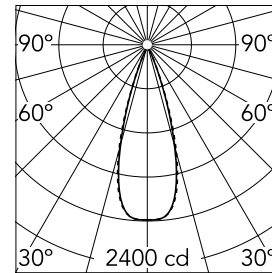

Light Shadow Adjustable Trim Dali Version 4 Spots Optic Flood

■ ■ 03.9336.14ADA - Black/Black

Recessed integrated luminaire with 4 LED lighting spots. Remote power supply included (220-240V).

Main specifications

Number of heads	1	Net lumen (lm)	768
Lamp category	LED	Mountings	Ceiling recessed
Power (W)	10.8W	Environment	Indoor dry location
CCT (K)	3000K		
CRI	90		

Optical

Lighting type	Direct
LED type	Power LED
Light distribution	Symmetric
Optical type	Flood
Beam angle (°)	33
Beam angle C90-270 (°)	33

Physical

Color	Black/Black	Tilt (°)	30
Orientation	Adjustable	Length (mm)	156
Trim	yes		
Recessed depth (mm)	75		
Weight (kg)	0.34		

Note

Pre-Installation frame not required.