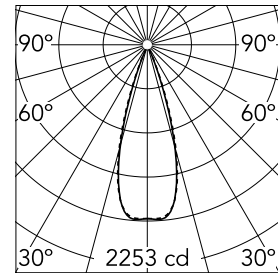

Light Shadow Adjustable Trim Dali Version 4 Spots Optic Flood

03.9328.40ADA - White/Gold

Recessed integrated luminaire with 4 LED lighting spots. Remote power supply included (220-240V).

Main specifications

Number of heads	1	Net lumen (lm)	732
Lamp category	LED	Mountings	Ceiling recessed
Power (W)	10.8W	Environment	Indoor
CCT (K)	2700K		
CRI	90		

Optical

Lighting type	Direct
LED type	Power LED
Light distribution	Symmetric
Optical type	Flood
Beam angle (°)	33
Beam angle C90-270 (°)	33

Physical

Color	White/Gold	Tilt (°)	30
Orientation	Adjustable	Length (mm)	156
Trim	yes		
Recessed depth (mm)	75		
Weight (kg)	0.34		

Note

Pre-Installation frame not required.