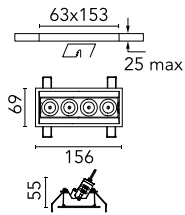

Light Shadow Adjustable Trim Dali Version 4 Spots Optic Flood

03.9328.40ADA - White/Gold

Recessed integrated luminaire with 4 LED lighting spots. Remote power supply included (220-240V).

Main specifications

Number of heads	1	Net lumen (lm)	732
Lamp category	LED	Mountings	Ceiling recessed
Power (W)	10.8W	Environment	Indoor
CCT (K)	2700K		
CRI	90		

Optical

Lighting type	Direct
LED type	Power LED
Light distribution	Symmetric
Optical type	Flood
Beam angle (°)	33
Beam angle C90-270 (°)	33

Beam Angle:	33°		
	h(m)	E(lx)	D(m)
	1	2253	0.60
	2	563	1.20
	3	250	1.79
	4	141	2.39
	5	90	2.99

Luminous flux luminaire
732 lm (EXTREME CUT OFF)

Electrical

Frequency (Hz)	50/60	Emergency	Without
Voltage (V)	220.00	Insulation class	II
Dimmable	Yes		
Driver	Remote		
Driver type	Electronic dimmable DALI		

Physical

Color	White/Gold	Tilt (°)	30
Orientation	Adjustable	Length (mm)	156
Trim	yes		
Recessed depth (mm)	75		
Weight (kg)	0.34		

Note

Pre-Installation frame not required.