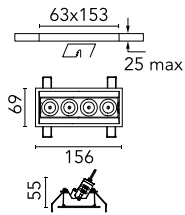

Light Shadow Adjustable Trim Dali Version 4 Spots Optic Flood

03.9328.14ADA - Black/Gold

Recessed integrated luminaire with 4 LED lighting spots. Remote power supply included (220-240V).

Main specifications

Number of heads	1	Net lumen (lm)	732
Lamp category	LED	Mountings	Ceiling recessed
Power (W)	10.8W	Environment	Indoor
CCT (K)	2700K		
CRI	90		

Optical

Lighting type	Direct
LED type	Power LED
Light distribution	Symmetric
Optical type	Flood
Beam angle (°)	33
Beam angle C90-270 (°)	33

Beam Angle: 33°

h(m)	E(lx)	D(m)
1	2253	0.60
2	563	1.20
3	250	1.79
4	141	2.39
5	90	2.99

Luminous flux luminaire
732 lm (EXTREME CUT OFF)

Electrical

Frequency (Hz)	50/60	Emergency	Without
Voltage (V)	220.00	Insulation class	II
Dimmable	Yes		
Driver	Remote		
Driver type	Electronic dimmable DALI		

Physical

Color	Black/Gold	Tilt (°)	30
Orientation	Adjustable	Length (mm)	156
Trim	yes		
Recessed depth (mm)	75		
Weight (kg)	0.34		

Note

Pre-Installation frame not required.