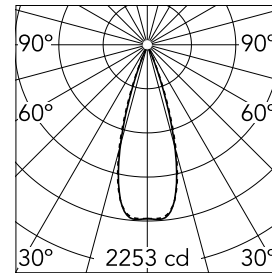

Light Shadow Adjustable Trim Dali Version 4 Spots Optic Flood

03.9328.14ADA - Black/Gold

Recessed integrated luminaire with 4 LED lighting spots. Remote power supply included (220-240V).

Main specifications

Number of heads	1	Net lumen (lm)	732
Lamp category	LED	Mountings	Ceiling recessed
Power (W)	10.8W	Environment	Indoor
CCT (K)	2700K		
CRI	90		

Optical

Lighting type	Direct
LED type	Power LED
Light distribution	Symmetric
Optical type	Flood
Beam angle (°)	33
Beam angle C90-270 (°)	33

Physical

Color	Black/Gold	Tilt (°)	30
Orientation	Adjustable	Length (mm)	156
Trim	yes		
Recessed depth (mm)	75		
Weight (kg)	0.34		

Note

Pre-Installation frame not required.