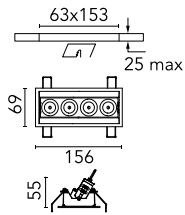

## Light Shadow Adjustable Trim Dali Version 4 Spots Optic Flood

03.9327.40ADA - White/Chrome

Recessed integrated luminaire with 4 LED lighting spots. Remote power supply included (220-240V).

### Main specifications

<b>Number of heads</b>	1	<b>Net lumen (lm)</b>	752
<b>Lamp category</b>	LED	<b>Mountings</b>	Ceiling recessed
<b>Power (W)</b>	10.8W	<b>Environment</b>	Indoor
<b>CCT (K)</b>	2700K		
<b>CRI</b>	90		

Luminous flux luminaire  
752 lm (EXTREME CUT OFF)

### Physical

<b>Color</b>	White/Chrome	<b>Tilt (°)</b>	30
<b>Orientation</b>	Adjustable	<b>Length (mm)</b>	156
<b>Trim</b>	yes		
<b>Recessed depth (mm)</b>	75		
<b>Weight (kg)</b>	0.34		