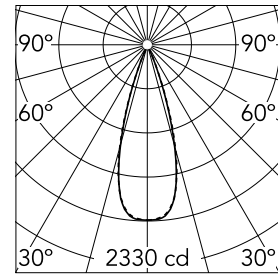

### Main specifications

<b>Number of heads</b>	1	<b>Net lumen (lm)</b>	752
<b>Lamp category</b>	LED	<b>Mountings</b>	Ceiling recessed
<b>Power (W)</b>	10.8W	<b>Environment</b>	Indoor
<b>CCT (K)</b>	2700K		
<b>CRI</b>	90		

### Optical

<b>Lighting type</b>	Direct
<b>LED type</b>	Power LED
<b>Light distribution</b>	Symmetric
<b>Optical type</b>	Flood
<b>Beam angle (°)</b>	33
<b>Beam angle C90-270 (°)</b>	33

<b>Beam Angle:</b>	33°		
	<b>h(m)</b>	<b>E(lx)</b>	<b>D(m)</b>
	1	2330	0.60
	2	582	1.19
	3	259	1.79
	4	146	2.38
	5	93	2.98

Luminous flux luminaire  
752 lm (EXTREME CUT OFF)

### Physical

<b>Color</b>	White/Chrome	<b>Tilt (°)</b>	30
<b>Orientation</b>	Adjustable	<b>Length (mm)</b>	156
<b>Trim</b>	yes		
<b>Recessed depth (mm)</b>	75		
<b>Weight (kg)</b>	0.34		