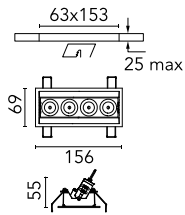

Light Shadow Adjustable Trim Dali Version 4 Spots Optic Flood

03.9327.14ADA - Black/Chrome

Recessed integrated luminaire with 4 LED lighting spots. Remote power supply included (220-240V).

Main specifications

Number of heads	1	Net lumen (lm)	752
Lamp category	LED	Mountings	Ceiling recessed
Power (W)	10.8W	Environment	Indoor dry location
CCT (K)	2700K		
CRI	90		

Optical

Lighting type	Direct
LED type	Power LED
Light distribution	Symmetric
Optical type	Flood
Beam angle (°)	33
Beam angle C90-270 (°)	33

Beam Angle:	33°		
	h(m)	E(lx)	D(m)
1	2330	0.60	
2	582	1.19	
3	259	1.79	
4	146	2.38	
5	93	2.98	

Luminous flux luminaire
752 lm (EXTREME CUT OFF)

Electrical

Frequency (Hz)	50/60	Emergency	Without
Voltage (V)	220.00	Insulation class	II
Dimmable	Yes		
Driver	Remote included		
Driver type	Dimmable DALI		
	1		

Physical

Color	Black/Chrome	Tilt (°)	30
Orientation	Adjustable	Length (mm)	156
Trim	yes		
Recessed depth (mm)	75		
Weight (kg)	0.34		

Note

Pre-Installation frame not required.