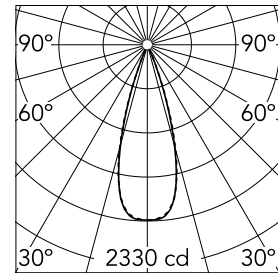

### Main specifications

<b>Number of heads</b>	1	<b>Net lumen (lm)</b>	752
<b>Lamp category</b>	LED	<b>Mountings</b>	Ceiling recessed
<b>Power (W)</b>	10.8W	<b>Environment</b>	Indoor dry location
<b>CCT (K)</b>	2700K		
<b>CRI</b>	90		

### Optical

<b>Lighting type</b>	Direct
<b>LED type</b>	Power LED
<b>Light distribution</b>	Symmetric
<b>Optical type</b>	Flood
<b>Beam angle (°)</b>	33
<b>Beam angle C90-270 (°)</b>	33

<b>Beam Angle:</b>	33°		
	<b>h(m)</b>	<b>E(lx)</b>	<b>D(m)</b>
1	2330	0.60	
2	582	1.19	
3	259	1.79	
4	146	2.38	
5	93	2.98	

Luminous flux luminaire  
752 lm (EXTREME CUT OFF)

### Physical

<b>Color</b>	Black/Chrome	<b>Tilt (°)</b>	30
<b>Orientation</b>	Adjustable	<b>Length (mm)</b>	156
<b>Trim</b>	yes		
<b>Recessed depth (mm)</b>	75		
<b>Weight (kg)</b>	0.34		