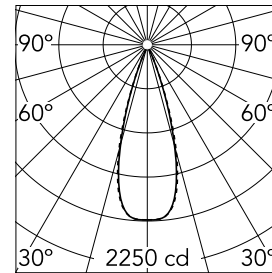

Optical

| | |
|-------------------------------|-----------|
| Lighting type | Direct |
| LED type | Power LED |
| Light distribution | Symmetric |
| Optical type | Flood |
| Beam angle (°) | 33 |
| Beam angle C90-270 (°) | 33 |

Beam Angle: 33°

| h(m) | E(lx) | D(m) |
|------|-------|------|
| 1 | 2250 | 0.60 |
| 2 | 563 | 1.19 |
| 3 | 250 | 1.79 |
| 4 | 141 | 2.39 |
| 5 | 90 | 2.99 |

Luminous flux luminaire
720 lm (EXTREME CUT OFF)

Physical

| | | | |
|----------------------------|-------------|--------------------|-----|
| Color | White/Black | Tilt (°) | 30 |
| Orientation | Adjustable | Length (mm) | 156 |
| Trim | yes | | |
| Recessed depth (mm) | 75 | | |
| Weight (kg) | 0.34 | | |