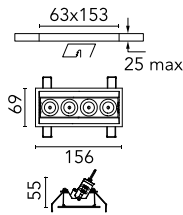

Optical

| | |
|-------------------------------|-----------|
| Lighting type | Direct |
| LED type | Power LED |
| Light distribution | Symmetric |
| Optical type | Flood |
| Beam angle (°) | 33 |
| Beam angle C90-270 (°) | 33 |

Beam Angle: 33°

| h(m) | E(lx) | D(m) |
|------|-------|------|
| 1 | 2250 | 0.60 |
| 2 | 563 | 1.19 |
| 3 | 250 | 1.79 |
| 4 | 141 | 2.39 |
| 5 | 90 | 2.99 |

Luminous flux luminaire
720 lm (EXTREME CUT OFF)

Physical

| | | | |
|----------------------------|-------------|--------------------|-----|
| Color | White/Black | Tilt (°) | 30 |
| Orientation | Adjustable | Length (mm) | 156 |
| Trim | yes | | |
| Recessed depth (mm) | 75 | | |
| Weight (kg) | 0.34 | | |