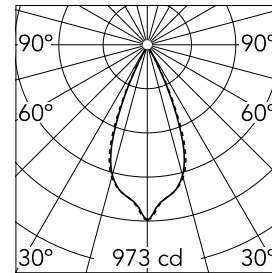

### Optical

<b>Lighting type</b>	Direct
<b>LED type</b>	Power LED
<b>Light distribution</b>	Symmetric
<b>Optical type</b>	Wide flood
<b>Beam angle (°)</b>	44
<b>Beam angle C90-270 (°)</b>	44

<b>Beam Angle:</b>	44°		
	<b>h(m)</b>	<b>E(lx)</b>	<b>D(m)</b>
	1	973	0.80
	2	243	1.60
	3	108	2.40
	4	61	3.19
	5	39	3.99

Luminous flux luminaire  
467 lm (EXTREME CUT OFF)

### Physical

<b>Color</b>	White/Chrome	<b>Tilt (°)</b>	30
<b>Orientation</b>	Adjustable	<b>Length (mm)</b>	86
<b>Trim</b>	yes		
<b>Recessed depth (mm)</b>	150		
<b>Weight (kg)</b>	0.25		