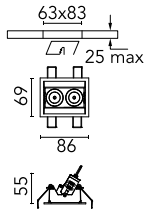

## Light Shadow Adjustable Trim Dali Version 2 Spots Optic Wide Flood

03.7306.40ADA - White/Chrome

Recessed integrated luminaire with 2 LED lighting spots. Remote power supply included (220-240V).

### Main specifications

<b>Number of heads</b>	1	<b>Net lumen (lm)</b>	467
<b>Lamp category</b>	LED	<b>Mountings</b>	Ceiling recessed
<b>Power (W)</b>	5.4W	<b>Environment</b>	Indoor
<b>CCT (K)</b>	3000K		
<b>CRI</b>	90		

### Optical

<b>Lighting type</b>	Direct
<b>LED type</b>	Power LED
<b>Light distribution</b>	Symmetric
<b>Optical type</b>	Wide flood
<b>Beam angle (°)</b>	44
<b>Beam angle C90-270 (°)</b>	44

<b>Beam Angle:</b>	44°		
	<b>h(m)</b>	<b>E(lx)</b>	<b>D(m)</b>
	1	973	0.80
	2	243	1.60
	3	108	2.40
	4	61	3.19
	5	39	3.99

### Physical

<b>Color</b>	White/Chrome	<b>Tilt (°)</b>	30
<b>Orientation</b>	Adjustable	<b>Length (mm)</b>	86
<b>Trim</b>	yes		
<b>Recessed depth (mm)</b>	150		
<b>Weight (kg)</b>	0.25		