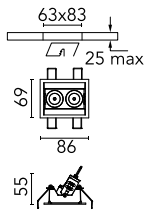

Light Shadow Adjustable Trim Dali Version 2 Spots Optic Wide Flood

■ 03.7305.40ADA - White/Black

Recessed integrated luminaire with 2 LED lighting spots. Remote power supply included (220-240V).

Main specifications

Number of heads	1	Net lumen (lm)	464
Lamp category	LED	Mountings	Ceiling recessed
Power (W)	5.4W	Environment	Indoor dry location
CCT (K)	3000K		
CRI	90		

Optical

Lighting type	Direct
LED type	Power LED
Light distribution	Symmetric
Optical type	Wide flood
Beam angle (°)	46
Beam angle C90-270 (°)	46

Beam Angle: 46°

h(m)	E(lx)	D(m)
1	881	0.84
2	220	1.69
3	98	2.53
4	55	3.38
5	35	4.22

Luminous flux luminaire
464 lm (EXTREME CUT OFF)

Electrical

Frequency (Hz)	50/60	Emergency	Without
Voltage (V)	220.00	Insulation class	II
Dimmable	Yes		
Driver	Remote included		
Driver type	Dimmable DALI		
	1		

Physical

Color	White/Black	Tilt (°)	30
Orientation	Adjustable	Length (mm)	86
Trim	yes		
Recessed depth (mm)	150		
Weight (kg)	0.25		

Note

Pre-Installation frame not required.