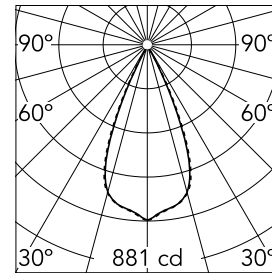

Light Shadow Adjustable Trim Dali Version 2 Spots Optic Wide Flood

■ 03.7305.40ADA - White/Black

Recessed integrated luminaire with 2 LED lighting spots. Remote power supply included (220-240V).

Main specifications

Number of heads	1	Net lumen (lm)	464
Lamp category	LED	Mountings	Ceiling recessed
Power (W)	5.4W	Environment	Indoor dry location
CCT (K)	3000K		
CRI	90		

Optical

Lighting type	Direct
LED type	Power LED
Light distribution	Symmetric
Optical type	Wide flood
Beam angle (°)	46
Beam angle C90-270 (°)	46

Physical

Color	White/Black	Tilt (°)	30
Orientation	Adjustable	Length (mm)	86
Trim	yes		
Recessed depth (mm)	150		
Weight (kg)	0.25		

Note

Pre-Installation frame not required.