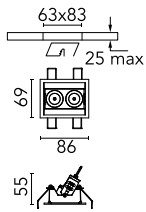

Number of heads	1	Net lumen (lm)	432
Lamp category	LED	Mountings	Ceiling recessed
Power (W)	5.4W	Environment	Indoor dry location
CCT (K)	2700K		
CRI	90		

Optical

Lighting type	Direct
LED type	Power LED
Light distribution	Symmetric
Optical type	Wide flood
Beam angle (°)	46
Beam angle C90-270 (°)	46

Beam Angle: 46°

h(m) E(lx) D(m)

1 795 0.84

2 199 1.69

3 88 2.53

4 50 3.38

5 32 4.22

Luminous flux luminaire
432 lm (EXTREME CUT OFF)