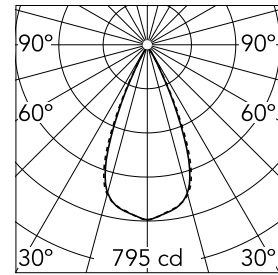

Light Shadow Adjustable Trim Dali Version 2 Spots Optic Wide Flood

03.7303.40ADA - White/Gold

Recessed integrated luminaire with 2 LED lighting spots. Remote power supply included (220-240V).

Main specifications

Number of heads	1	Net lumen (lm)	432
Lamp category	LED	Mountings	Ceiling recessed
Power (W)	5.4W	Environment	Indoor dry location
CCT (K)	2700K		
CRI	90		

Optical

Lighting type	Direct
LED type	Power LED
Light distribution	Symmetric
Optical type	Wide flood
Beam angle (°)	46
Beam angle C90-270 (°)	46

Beam Angle: 46°

h(m) E(lx) D(m)

1 795 0.84

2 199 1.69

3 88 2.53

4 50 3.38

5 32 4.22

Luminous flux luminaire
432 lm (EXTREME CUT OFF)