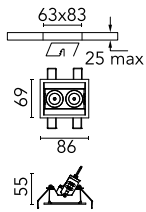

Light Shadow Adjustable Trim Dali Version 2 Spots Optic Wide Flood

03.7302.14ADA - Black/Chrome

Recessed integrated luminaire with 2 LED lighting spots. Remote power supply included (220-240V).

Main specifications

Number of heads	1	Net lumen (lm)	446
Lamp category	LED	Mountings	Ceiling recessed
Power (W)	5.4W	Environment	Indoor dry location
CCT (K)	2700K		
CRI	90		

Optical

Lighting type	Direct
LED type	Power LED
Light distribution	Symmetric
Optical type	Wide flood
Beam angle (°)	44
Beam angle C90-270 (°)	44

Beam Angle: 44°

h(m)	E(lx)	D(m)
1	929	0.80
2	232	1.60
3	103	2.40
4	58	3.19
5	37	3.99

Luminous flux luminaire
446 lm (EXTREME CUT OFF)

Electrical

Frequency (Hz)	50/60	Emergency	Without
Voltage (V)	220.00	Insulation class	II
Dimmable	Yes		
Driver	Remote included		
Driver type	Dimmable DALI		
	1		

Physical

Color	Black/Chrome	Tilt (°)	30
Orientation	Adjustable	Length (mm)	86
Trim	yes		
Recessed depth (mm)	150		
Weight (kg)	0.25		

Note

Pre-Installation frame not required.