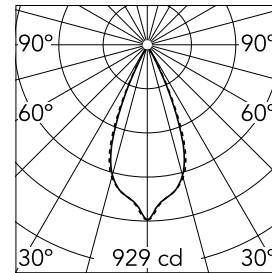

Number of heads	1	Net lumen (lm)	446
Lamp category	LED	Mountings	Ceiling recessed
Power (W)	5.4W	Environment	Indoor dry location
CCT (K)	2700K		
CRI	90		

Optical

Lighting type	Direct
LED type	Power LED
Light distribution	Symmetric
Optical type	Wide flood
Beam angle (°)	44
Beam angle C90-270 (°)	44

Physical

Color	Black/Chrome	Tilt (°)	30
Orientation	Adjustable	Length (mm)	86
Trim	yes		
Recessed depth (mm)	150		
Weight (kg)	0.25		

Note

Pre-Installation frame not required.