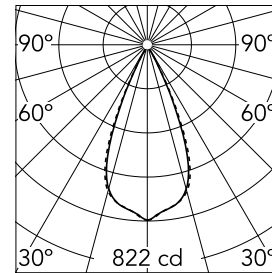

Light Shadow Adjustable Trim Dali Version 2 Spots Optic Wide Flood

■ □ 03.7300.14ADA - Black/White

Recessed integrated luminaire with 2 LED lighting spots. Remote power supply included (220-240V).

Main specifications

Number of heads	1	Net lumen (lm)	441
Lamp category	LED	Mountings	Ceiling recessed
Power (W)	5.4W	Environment	Indoor dry location
CCT (K)	2700K		
CRI	90		

Optical

Lighting type	Direct
LED type	Power LED
Light distribution	Symmetric
Optical type	Wide flood
Beam angle (°)	45
Beam angle C90-270 (°)	45

Physical

Color	Black/White	Tilt (°)	30
Orientation	Adjustable	Length (mm)	86
Trim	yes		
Recessed depth (mm)	150		
Weight (kg)	0.25		

Note

Pre-Installation frame not required.