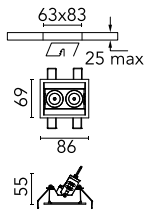

Light Shadow Adjustable Trim Dali Version 2 Spots Optic Wide Flood

■ □ 03.7300.14ADA - Black/White

Recessed integrated luminaire with 2 LED lighting spots. Remote power supply included (220-240V).

Main specifications

Number of heads	1	Net lumen (lm)	441
Lamp category	LED	Mountings	Ceiling recessed
Power (W)	5.4W	Environment	Indoor dry location
CCT (K)	2700K		
CRI	90		

Optical

Lighting type	Direct
LED type	Power LED
Light distribution	Symmetric
Optical type	Wide flood
Beam angle (°)	45
Beam angle C90-270 (°)	45

Beam Angle:	45°		
	h(m)	E(lx)	D(m)
	1	822	0.83
	2	205	1.67
	3	91	2.50
	4	51	3.34
	5	33	4.17

Luminous flux luminaire
441 lm (EXTREME CUT OFF)

Electrical

Frequency (Hz)	50/60	Emergency	Without
Voltage (V)	220.00	Insulation class	II
Dimmable	Yes		
Driver	Remote included		
Driver type	Dimmable DALI		
	1		

Physical

Color	Black/White	Tilt (°)	30
Orientation	Adjustable	Length (mm)	86
Trim	yes		
Recessed depth (mm)	150		
Weight (kg)	0.25		

Note

Pre-Installation frame not required.