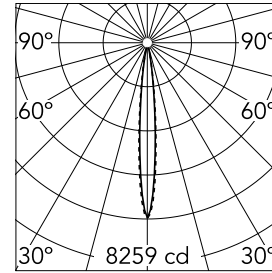

### Main specifications

<b>Number of heads</b>	1	<b>Net lumen (lm)</b>	458
<b>Lamp category</b>	LED	<b>Mountings</b>	Ceiling recessed
<b>Power (W)</b>	5.4W	<b>Environment</b>	Indoor dry location
<b>CCT (K)</b>	3000K		
<b>CRI</b>	90		

### Optical

<b>Lighting type</b>	Direct
<b>LED type</b>	Power LED
<b>Light distribution</b>	Symmetric
<b>Optical type</b>	Spot
<b>Beam angle (°)</b>	10
<b>Beam angle C90-270 (°)</b>	10

<b>Beam Angle:</b>	10°		
<b>h(m)</b>	<b>E(lx)</b>	<b>D(m)</b>	
1	8259	0.18	
2	2065	0.36	
3	918	0.54	
4	516	0.72	
5	330	0.90	

Luminous flux luminaire  
458 lm (EXTREME CUT OFF)

### Physical

<b>Color</b>	White/Black	<b>Tilt (°)</b>	30
<b>Orientation</b>	Adjustable	<b>Length (mm)</b>	86
<b>Trim</b>	yes		
<b>Recessed depth (mm)</b>	150		
<b>Weight (kg)</b>	0.25		