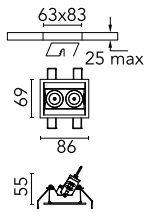

## Light Shadow Adjustable Trim Dali Version 2 Spots Optic Spot

03.8889.40ADA - White/Black

Recessed integrated luminaire with 2 LED lighting spots. Remote power supply included (220-240V).

### Main specifications

<b>Number of heads</b>	1	<b>Net lumen (lm)</b>	458
<b>Lamp category</b>	LED	<b>Mountings</b>	Ceiling recessed
<b>Power (W)</b>	5.4W	<b>Environment</b>	Indoor dry location
<b>CCT (K)</b>	3000K		
<b>CRI</b>	90		

### Optical

<b>Lighting type</b>	Direct
<b>LED type</b>	Power LED
<b>Light distribution</b>	Symmetric
<b>Optical type</b>	Spot
<b>Beam angle (°)</b>	10
<b>Beam angle C90-270 (°)</b>	10

<b>Beam Angle:</b>	10°		
<b>h(m)</b>	<b>E(lx)</b>	<b>D(m)</b>	
1	8259	0.18	
2	2065	0.36	
3	918	0.54	
4	516	0.72	
5	330	0.90	

### Physical

<b>Color</b>	White/Black	<b>Tilt (°)</b>	30
<b>Orientation</b>	Adjustable	<b>Length (mm)</b>	86
<b>Trim</b>	yes		
<b>Recessed depth (mm)</b>	150		
<b>Weight (kg)</b>	0.25		