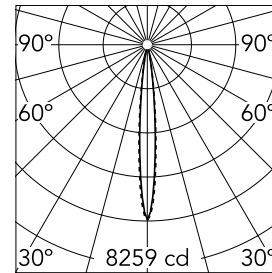

Number of heads	1	Net lumen (lm)	458
Lamp category	LED	Mountings	Ceiling recessed
Power (W)	5.4W	Environment	Indoor
CCT (K)	3000K		
CRI	90		

Optical

Lighting type	Direct
LED type	Power LED
Light distribution	Symmetric
Optical type	Spot
Beam angle (°)	10
Beam angle C90-270 (°)	10

Beam Angle:	10°		
	h(m)	E(lx)	D(m)
	1	8259	0.18
	2	2065	0.36
	3	918	0.54
	4	516	0.72
	5	330	0.90

Luminous flux luminaire
458 lm (EXTREME CUT OFF)

Electrical

Frequency (Hz)	50/60	Emergency	Without
Voltage (V)	220.00	Insulation class	II
Dimmable	Yes		
Driver	Remote		
Driver type	Electronic dimmable DALI		

Physical

Color	Black/Black	Tilt (°)	30
Orientation	Adjustable	Length (mm)	86
Trim	yes		
Recessed depth (mm)	150		
Weight (kg)	0.25		

Note

Pre-Installation frame not required.