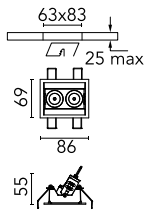

Light Shadow Adjustable Trim Dali Version 2 Spots Optic Spot

03.8889.14ADA - Black/Black

Recessed integrated luminaire with 2 LED lighting spots. Remote power supply included (220-240V).

Main specifications

Number of heads	1	Net lumen (lm)	458
Lamp category	LED	Mountings	Ceiling recessed
Power (W)	5.4W	Environment	Indoor
CCT (K)	3000K		
CRI	90		

Optical

Lighting type	Direct
LED type	Power LED
Light distribution	Symmetric
Optical type	Spot
Beam angle (°)	10
Beam angle C90-270 (°)	10

Beam Angle:	10°		
	h(m)	E(lx)	D(m)
	1	8259	0.18
	2	2065	0.36
	3	918	0.54
	4	516	0.72
	5	330	0.90

Luminous flux luminaire
458 lm (EXTREME CUT OFF)

Electrical

Frequency (Hz)	50/60	Emergency	Without
Voltage (V)	220.00	Insulation class	II
Dimmable	Yes		
Driver	Remote		
Driver type	Electronic dimmable DALI		

Physical

Color	Black/Black	Tilt (°)	30
Orientation	Adjustable	Length (mm)	86
Trim	yes		
Recessed depth (mm)	150		
Weight (kg)	0.25		

Note

Pre-Installation frame not required.