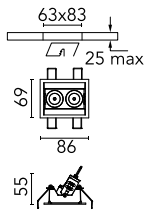

## Light Shadow Adjustable Trim Dali Version 2 Spots Optic Spot

03.8888.40ADA - White/White

Recessed integrated luminaire with 2 LED lighting spots. Remote power supply included (220-240V).

### Main specifications

<b>Number of heads</b>	1	<b>Net lumen (lm)</b>	475
<b>Lamp category</b>	LED	<b>Mountings</b>	Ceiling recessed
<b>Power (W)</b>	5.4W	<b>Environment</b>	Indoor
<b>CCT (K)</b>	3000K		
<b>CRI</b>	90		

### Optical

<b>Lighting type</b>	Direct
<b>LED type</b>	Power LED
<b>Light distribution</b>	Symmetric
<b>Optical type</b>	Spot
<b>Beam angle (°)</b>	10
<b>Beam angle C90-270 (°)</b>	10

<b>Beam Angle:</b>	10°		
<b>h(m)</b>	<b>E(lx)</b>	<b>D(m)</b>	
1	8680	0.17	
2	2170	0.35	
3	964	0.52	
4	543	0.70	
5	347	0.87	

### Physical

<b>Color</b>	White/White	<b>Tilt (°)</b>	30
<b>Orientation</b>	Adjustable	<b>Length (mm)</b>	86
<b>Trim</b>	yes		
<b>Recessed depth (mm)</b>	150		
<b>Weight (kg)</b>	0.25		