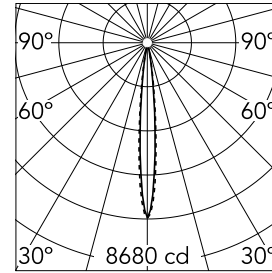

### Main specifications

<b>Number of heads</b>	1	<b>Net lumen (lm)</b>	475
<b>Lamp category</b>	LED	<b>Mountings</b>	Ceiling recessed
<b>Power (W)</b>	5.4W	<b>Environment</b>	Indoor
<b>CCT (K)</b>	3000K		
<b>CRI</b>	90		

### Optical

<b>Lighting type</b>	Direct
<b>LED type</b>	Power LED
<b>Light distribution</b>	Symmetric
<b>Optical type</b>	Spot
<b>Beam angle (°)</b>	10
<b>Beam angle C90-270 (°)</b>	10

<b>Beam Angle:</b>	10°		
<b>h(m)</b>	<b>E(lx)</b>	<b>D(m)</b>	
1	8680	0.17	
2	2170	0.35	
3	964	0.52	
4	543	0.70	
5	347	0.87	

Luminous flux luminaire  
475 lm (EXTREME CUT OFF)

### Physical

<b>Color</b>	White/White	<b>Tilt (°)</b>	30
<b>Orientation</b>	Adjustable	<b>Length (mm)</b>	86
<b>Trim</b>	yes		
<b>Recessed depth (mm)</b>	150		
<b>Weight (kg)</b>	0.25		