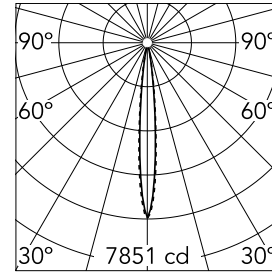

### Main specifications

<b>Number of heads</b>	1	<b>Net lumen (lm)</b>	444
<b>Lamp category</b>	LED	<b>Mountings</b>	Ceiling recessed
<b>Power (W)</b>	5.4W	<b>Environment</b>	Indoor dry location
<b>CCT (K)</b>	2700K		
<b>CRI</b>	90		

### Optical

<b>Lighting type</b>	Direct
<b>LED type</b>	Power LED
<b>Light distribution</b>	Symmetric
<b>Optical type</b>	Spot
<b>Beam angle (°)</b>	10
<b>Beam angle C90-270 (°)</b>	10

<b>Beam Angle:</b>	10°		
	<b>h(m)</b>	<b>E(lx)</b>	<b>D(m)</b>
	1	7851	0.18
	2	1963	0.36
	3	872	0.55
	4	491	0.73
	5	314	0.91

Luminous flux luminaire  
444 lm (EXTREME CUT OFF)

### Physical

<b>Color</b>	White/Gold	<b>Tilt (°)</b>	30
<b>Orientation</b>	Adjustable	<b>Length (mm)</b>	86
<b>Trim</b>	yes		
<b>Recessed depth (mm)</b>	150		
<b>Weight (kg)</b>	0.25		