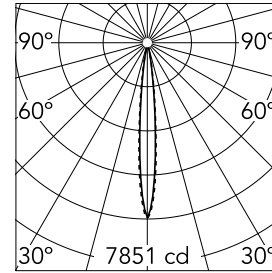

### Main specifications

<b>Number of heads</b>	1	<b>Net lumen (lm)</b>	444
<b>Lamp category</b>	LED	<b>Mountings</b>	Ceiling recessed
<b>Power (W)</b>	5.4W	<b>Environment</b>	Indoor dry location
<b>CCT (K)</b>	2700K		
<b>CRI</b>	90		

### Optical

<b>Lighting type</b>	Direct
<b>LED type</b>	Power LED
<b>Light distribution</b>	Symmetric
<b>Optical type</b>	Spot
<b>Beam angle (°)</b>	10
<b>Beam angle C90-270 (°)</b>	10

<b>Beam Angle:</b>	10°		
	<b>h(m)</b>	<b>E(lx)</b>	<b>D(m)</b>
	1	7851	0.18
	2	1963	0.36
	3	872	0.55
	4	491	0.73
	5	314	0.91

Luminous flux luminaire  
444 lm (EXTREME CUT OFF)

### Physical

<b>Color</b>	Black/Gold	<b>Tilt (°)</b>	30
<b>Orientation</b>	Adjustable	<b>Length (mm)</b>	86
<b>Trim</b>	yes		
<b>Recessed depth (mm)</b>	150		
<b>Weight (kg)</b>	0.25		