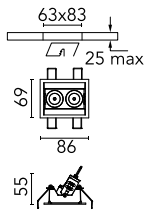

## Light Shadow Adjustable Trim Dali Version 2 Spots Optic Spot

03.8887.14ADA - Black/Gold

Recessed integrated luminaire with 2 LED lighting spots. Remote power supply included (220-240V).

### Main specifications

<b>Number of heads</b>	1	<b>Net lumen (lm)</b>	444
<b>Lamp category</b>	LED	<b>Mountings</b>	Ceiling recessed
<b>Power (W)</b>	5.4W	<b>Environment</b>	Indoor dry location
<b>CCT (K)</b>	2700K		
<b>CRI</b>	90		

### Physical

<b>Color</b>	Black/Gold	<b>Tilt (°)</b>	30
<b>Orientation</b>	Adjustable	<b>Length (mm)</b>	86
<b>Trim</b>	yes		
<b>Recessed depth (mm)</b>	150		
<b>Weight (kg)</b>	0.25		