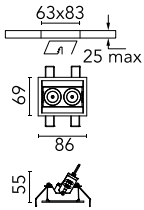

Light Shadow Adjustable Trim Dali Version 2 Spots Optic Spot

■ 03.8885.40ADA - White/Black

Recessed integrated luminaire with 2 LED lighting spots. Remote power supply included (220-240V).

Main specifications

Number of heads	1	Net lumen (lm)	437
Lamp category	LED	Mountings	Ceiling recessed
Power (W)	5.4W	Environment	Indoor
CCT (K)	2700K		
CRI	90		

Optical

Lighting type	Direct
LED type	Power LED
Light distribution	Symmetric
Optical type	Spot
Beam angle (°)	10
Beam angle C90-270 (°)	10

Beam Angle:	10°		
	h(m)	E(lx)	D(m)
	1	7883	0.18
	2	1971	0.36
	3	876	0.54
	4	493	0.72
	5	315	0.90

Luminous flux luminaire
437 lm (EXTREME CUT OFF)

Electrical

Frequency (Hz)	50/60	Emergency	Without
Voltage (V)	220.00	Insulation class	II
Dimmable	Yes		
Driver	Remote		
Driver type	Electronic dimmable DALI		

Physical

Color	White/Black	Tilt (°)	30
Orientation	Adjustable	Length (mm)	86
Trim	yes		
Recessed depth (mm)	150		
Weight (kg)	0.25		

Note

Pre-Installation frame not required.