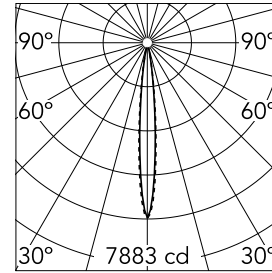

Light Shadow Adjustable Trim Dali Version 2 Spots Optic Spot

■ 03.8885.40ADA - White/Black

Recessed integrated luminaire with 2 LED lighting spots. Remote power supply included (220-240V).

Main specifications

Number of heads	1	Net lumen (lm)	437
Lamp category	LED	Mountings	Ceiling recessed
Power (W)	5.4W	Environment	Indoor
CCT (K)	2700K		
CRI	90		

Optical

Lighting type	Direct
LED type	Power LED
Light distribution	Symmetric
Optical type	Spot
Beam angle (°)	10
Beam angle C90-270 (°)	10

Beam Angle:	10°		
	h(m)	E(lx)	D(m)
	1	7883	0.18
	2	1971	0.36
	3	876	0.54
	4	493	0.72
	5	315	0.90

Luminous flux luminaire
437 lm (EXTREME CUT OFF)

Electrical

Frequency (Hz)	50/60	Emergency	Without
Voltage (V)	220.00	Insulation class	II
Dimmable	Yes		
Driver	Remote		
Driver type	Electronic dimmable DALI		

Physical

Color	White/Black	Tilt (°)	30
Orientation	Adjustable	Length (mm)	86
Trim	yes		
Recessed depth (mm)	150		
Weight (kg)	0.25		

Note

Pre-Installation frame not required.