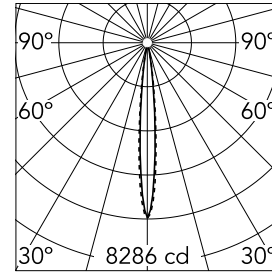

Light Shadow Adjustable Trim Dali Version 2 Spots Optic Spot

03.8884.40ADA - White/White

Recessed integrated luminaire with 2 LED lighting spots. Remote power supply included (220-240V).

Main specifications

Number of heads	1	Net lumen (lm)	453
Lamp category	LED	Mountings	Ceiling recessed
Power (W)	5.4W	Environment	Indoor dry location
CCT (K)	2700K		
CRI	90		

Optical

Lighting type	Direct
LED type	Power LED
Light distribution	Symmetric
Optical type	Spot
Beam angle (°)	10
Beam angle C90-270 (°)	10

Physical

Color	White/White	Tilt (°)	30
Orientation	Adjustable	Length (mm)	86
Trim	yes		
Recessed depth (mm)	150		
Weight (kg)	0.25		

Note

Pre-Installation frame not required.