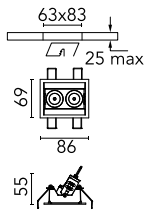

Light Shadow Adjustable Trim Dali Version 2 Spots Optic Spot

03.8884.40ADA - White/White

Recessed integrated luminaire with 2 LED lighting spots. Remote power supply included (220-240V).

Main specifications

Number of heads	1	Net lumen (lm)	453
Lamp category	LED	Mountings	Ceiling recessed
Power (W)	5.4W	Environment	Indoor dry location
CCT (K)	2700K		
CRI	90		

Optical

Lighting type	Direct
LED type	Power LED
Light distribution	Symmetric
Optical type	Spot
Beam angle (°)	10
Beam angle C90-270 (°)	10

Beam Angle:	10°		
h(m)	E(lx)	D(m)	
1	8286	0.17	
2	2071	0.35	
3	921	0.52	
4	518	0.70	
5	331	0.87	

Luminous flux luminaire
453 lm (EXTREME CUT OFF)

Electrical

Frequency (Hz)	50/60	Emergency	Without
Voltage (V)	220.00	Insulation class	II
Dimmable	Yes		
Driver	Remote included		
Driver type	Dimmable DALI		
	1		

Physical

Color	White/White	Tilt (°)	30
Orientation	Adjustable	Length (mm)	86
Trim	yes		
Recessed depth (mm)	150		
Weight (kg)	0.25		

Note

Pre-Installation frame not required.