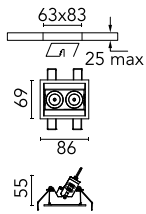

## Light Shadow Adjustable Trim Dali Version 2 Spots Optic Spot

03.8884.14ADA - Black/White

Recessed integrated luminaire with 2 LED lighting spots. Remote power supply included (220-240V).

### Main specifications

<b>Number of heads</b>	1	<b>Net lumen (lm)</b>	453
<b>Lamp category</b>	LED	<b>Mountings</b>	Ceiling recessed
<b>Power (W)</b>	5.4W	<b>Environment</b>	Indoor
<b>CCT (K)</b>	2700K		
<b>CRI</b>	90		

### Optical

<b>Lighting type</b>	Direct
<b>LED type</b>	Power LED
<b>Light distribution</b>	Symmetric
<b>Optical type</b>	Spot
<b>Beam angle (°)</b>	10
<b>Beam angle C90-270 (°)</b>	10

<b>Beam Angle:</b>	10°		
<b>h(m)</b>	<b>E(lx)</b>	<b>D(m)</b>	
1	8286	0.17	
2	2071	0.35	
3	921	0.52	
4	518	0.70	
5	331	0.87	

### Physical

<b>Color</b>	Black/White	<b>Tilt (°)</b>	30
<b>Orientation</b>	Adjustable	<b>Length (mm)</b>	86
<b>Trim</b>	yes		
<b>Recessed depth (mm)</b>	150		
<b>Weight (kg)</b>	0.25		