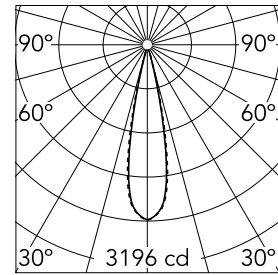

Light Shadow Adjustable Trim Dali Version 2 Spots Optic Medium

03.9312.40ADA - White/Chrome

Recessed integrated luminaire with 2 LED lighting spots. Remote power supply included (220-240V).

Main specifications

Number of heads	1	Net lumen (lm)	475
Lamp category	LED	Mountings	Ceiling recessed
Power (W)	5.4W	Environment	Indoor
CCT (K)	3000K		
CRI	90		

Optical

Lighting type	Direct
LED type	Power LED
Light distribution	Symmetric
Optical type	Medium
Beam angle (°)	22
Beam angle C90-270 (°)	22

Physical

Color	White/Chrome	Tilt (°)	30
Orientation	Adjustable	Length (mm)	86
Trim	yes		
Recessed depth (mm)	150		
Weight (kg)	0.25		

Note

Pre-Installation frame not required.