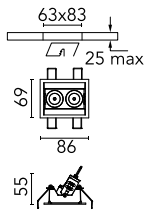

Light Shadow Adjustable Trim Dali Version 2 Spots Optic Medium

03.9312.40ADA - White/Chrome

Recessed integrated luminaire with 2 LED lighting spots. Remote power supply included (220-240V).

Main specifications

Number of heads	1	Net lumen (lm)	475
Lamp category	LED	Mountings	Ceiling recessed
Power (W)	5.4W	Environment	Indoor
CCT (K)	3000K		
CRI	90		

Optical

Lighting type	Direct
LED type	Power LED
Light distribution	Symmetric
Optical type	Medium
Beam angle (°)	22
Beam angle C90-270 (°)	22

Beam Angle: 22°

h(m)	E(lx)	D(m)
1	3196	0.39
2	799	0.77
3	355	1.16
4	200	1.55
5	128	1.94

Luminous flux luminaire
475 lm (EXTREME CUT OFF)

Electrical

Frequency (Hz)	50/60	Emergency	Without
Voltage (V)	220.00	Insulation class	II
Dimmable	Yes		
Driver	Remote		
Driver type	Electronic dimmable DALI		

Physical

Color	White/Chrome	Tilt (°)	30
Orientation	Adjustable	Length (mm)	86
Trim	yes		
Recessed depth (mm)	150		
Weight (kg)	0.25		

Note

Pre-Installation frame not required.