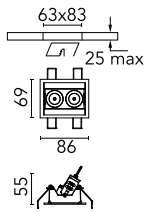

Light Shadow Adjustable Trim Dali Version 2 Spots Optic Medium

■ 03.9311.40ADA - White/Black

Recessed integrated luminaire with 2 LED lighting spots. Remote power supply included (220-240V).

Main specifications

Number of heads	1	Net lumen (lm)	470
Lamp category	LED	Mountings	Ceiling recessed
Power (W)	5.4W	Environment	Indoor
CCT (K)	3000K		
CRI	90		

Optical

Lighting type	Direct
LED type	Power LED
Light distribution	Symmetric
Optical type	Medium
Beam angle (°)	22
Beam angle C90-270 (°)	22

Beam Angle:	22°		
	h(m)	E(lx)	D(m)
	1	3212	0.39
	2	803	0.78
	3	357	1.17
	4	201	1.56
	5	128	1.95

Luminous flux luminaire
470 lm (EXTREME CUT OFF)

Electrical

Frequency (Hz)	50/60	Emergency	Without
Voltage (V)	220.00	Insulation class	II
Dimmable	Yes		
Driver	Remote		
Driver type	Electronic dimmable DALI		

Physical

Color	White/Black	Tilt (°)	30
Orientation	Adjustable	Length (mm)	86
Trim	yes		
Recessed depth (mm)	150		
Weight (kg)	0.25		

Note

Pre-Installation frame not required.