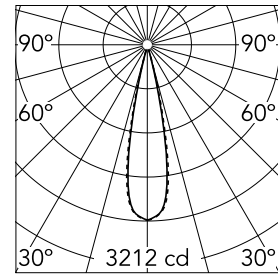

Number of heads	1	Net lumen (lm)	470
Lamp category	LED	Mountings	Ceiling recessed
Power (W)	5.4W	Environment	Indoor
CCT (K)	3000K		
CRI	90		

Optical

Lighting type	Direct
LED type	Power LED
Light distribution	Symmetric
Optical type	Medium
Beam angle (°)	22
Beam angle C90-270 (°)	22

Physical

Color	White/Black	Tilt (°)	30
Orientation	Adjustable	Length (mm)	86
Trim	yes		
Recessed depth (mm)	150		
Weight (kg)	0.25		

Note

Pre-Installation frame not required.