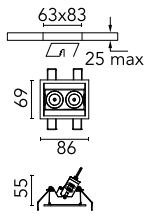

Light Shadow Adjustable Trim Dali Version 2 Spots Optic Medium

■ ■ 03.9311.14ADA - Black/Black

Recessed integrated luminaire with 2 LED lighting spots. Remote power supply included (220-240V).

Main specifications

Number of heads	1	Net lumen (lm)	470
Lamp category	LED	Mountings	Ceiling recessed
Power (W)	5.4W	Environment	Indoor
CCT (K)	3000K		
CRI	90		

Optical

Lighting type	Direct
LED type	Power LED
Light distribution	Symmetric
Optical type	Medium
Beam angle (°)	22
Beam angle C90-270 (°)	22

Beam Angle:	22°		
	h(m)	E(lx)	D(m)
	1	3212	0.39
	2	803	0.78
	3	357	1.17
	4	201	1.56
	5	128	1.95

Luminous flux luminaire
470 lm (EXTREME CUT OFF)

Electrical

Frequency (Hz)	50/60	Emergency	Without
Voltage (V)	220.00	Insulation class	II
Dimmable	Yes		
Driver	Remote		
Driver type	Electronic dimmable DALI		

Physical

Color	Black/Black	Tilt (°)	30
Orientation	Adjustable	Length (mm)	86
Trim	yes		
Recessed depth (mm)	150		
Weight (kg)	0.25		

Note

Pre-Installation frame not required.

Certification / Marking