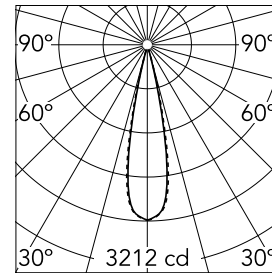

Number of heads	1	Net lumen (lm)	470
Lamp category	LED	Mountings	Ceiling recessed
Power (W)	5.4W	Environment	Indoor
CCT (K)	3000K		
CRI	90		

Optical

Lighting type	Direct
LED type	Power LED
Light distribution	Symmetric
Optical type	Medium
Beam angle (°)	22
Beam angle C90-270 (°)	22

Physical

Color	Black/Black	Tilt (°)	30
Orientation	Adjustable	Length (mm)	86
Trim	yes		
Recessed depth (mm)	150		
Weight (kg)	0.25		

Note

Pre-Installation frame not required.

Certification / Marking