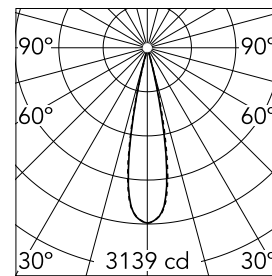

Light Shadow Adjustable Trim Dali Version 2 Spots Optic Medium

03.9310.40ADA - White/White

Recessed integrated luminaire with 2 LED lighting spots. Remote power supply included (220-240V).

Main specifications

Number of heads	1	Net lumen (lm)	470
Lamp category	LED	Mountings	Ceiling recessed
Power (W)	5.4W	Environment	Indoor dry location
CCT (K)	3000K		
CRI	90		

Optical

Lighting type	Direct
LED type	Power LED
Light distribution	Symmetric
Optical type	Medium
Beam angle (°)	22
Beam angle C90-270 (°)	22

Physical

Color	White/White	Tilt (°)	30
Orientation	Adjustable	Length (mm)	86
Trim	yes		
Recessed depth (mm)	150		
Weight (kg)	0.25		

Note

Pre-Installation frame not required.