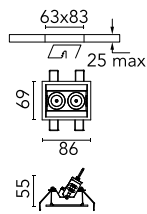

Number of heads	1	Net lumen (lm)	470
Lamp category	LED	Mountings	Ceiling recessed
Power (W)	5.4W	Environment	Indoor dry location
CCT (K)	3000K		
CRI	90		

Optical

Lighting type	Direct
LED type	Power LED
Light distribution	Symmetric
Optical type	Medium
Beam angle (°)	22
Beam angle C90-270 (°)	22

Beam Angle: 22°

h(m)	E(lx)	D(m)
1	3139	0.39
2	785	0.78
3	349	1.17
4	196	1.56
5	126	1.95

Luminous flux luminaire
470 lm (EXTREME CUT OFF)

Electrical

Frequency (Hz)	50/60	Emergency	Without
Voltage (V)	220.00	Insulation class	II
Dimmable	Yes		
Driver	Remote included		
Driver type	Dimmable DALI		
	1		

Physical

Color	White/White	Tilt (°)	30
Orientation	Adjustable	Length (mm)	86
Trim	yes		
Recessed depth (mm)	150		
Weight (kg)	0.25		

Note

Pre-Installation frame not required.