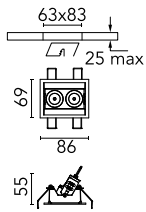

Number of heads	1	Net lumen (lm)	453
Lamp category	LED	Mountings	Ceiling recessed
Power (W)	5.4W	Environment	Indoor dry location
CCT (K)	2700K		
CRI	90		

Optical

Lighting type	Direct
LED type	Power LED
Light distribution	Symmetric
Optical type	Medium
Beam angle (°)	22
Beam angle C90-270 (°)	22

Beam Angle:	22°		
	h(m)	E(lx)	D(m)
	1	3050	0.39
	2	763	0.77
	3	339	1.16
	4	191	1.55
	5	122	1.94

Luminous flux luminaire
453 lm (EXTREME CUT OFF)

Electrical

Frequency (Hz)	50/60	Emergency	Without
Voltage (V)	220.00	Insulation class	II
Dimmable	Yes		
Driver	Remote included		
Driver type	Dimmable DALI		
	1		

Physical

Color	White/Chrome	Tilt (°)	30
Orientation	Adjustable	Length (mm)	86
Trim	yes		
Recessed depth (mm)	150		
Weight (kg)	0.25		

Note

Pre-Installation frame not required.