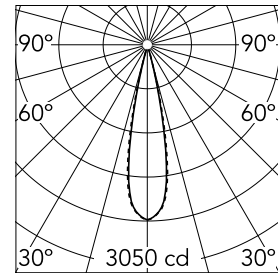

Light Shadow Adjustable Trim Dali Version 2 Spots Optic Medium

03.9302.40ADA - White/Chrome

Recessed integrated luminaire with 2 LED lighting spots. Remote power supply included (220-240V).

Main specifications

Number of heads	1	Net lumen (lm)	453
Lamp category	LED	Mountings	Ceiling recessed
Power (W)	5.4W	Environment	Indoor dry location
CCT (K)	2700K		
CRI	90		

Optical

Lighting type	Direct
LED type	Power LED
Light distribution	Symmetric
Optical type	Medium
Beam angle (°)	22
Beam angle C90-270 (°)	22

Physical

Color	White/Chrome	Tilt (°)	30
Orientation	Adjustable	Length (mm)	86
Trim	yes		
Recessed depth (mm)	150		
Weight (kg)	0.25		

Note

Pre-Installation frame not required.