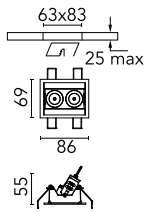

Light Shadow Adjustable Trim Dali Version 2 Spots Optic Medium

03.9302.14ADA - Black/Chrome

Recessed integrated luminaire with 2 LED lighting spots. Remote power supply included (220-240V).

Main specifications

Number of heads	1	Net lumen (lm)	453
Lamp category	LED	Mountings	Ceiling recessed
Power (W)	5.4W	Environment	Indoor dry location
CCT (K)	2700K		
CRI	90		

Optical

Lighting type	Direct
LED type	Power LED
Light distribution	Symmetric
Optical type	Medium
Beam angle (°)	22
Beam angle C90-270 (°)	22

Beam Angle: 22°

h(m)	E(lx)	D(m)
1	3050	0.39
2	763	0.77
3	339	1.16
4	191	1.55
5	122	1.94

Luminous flux luminaire
453 lm (EXTREME CUT OFF)

Electrical

Frequency (Hz)	50/60	Emergency	Without
Voltage (V)	220.00	Insulation class	II
Dimmable	Yes		
Driver	Remote included		
Driver type	Dimmable DALI		
	1		

Physical

Color	Black/Chrome	Tilt (°)	30
Orientation	Adjustable	Length (mm)	86
Trim	yes		
Recessed depth (mm)	150		
Weight (kg)	0.25		

Note

Pre-Installation frame not required.