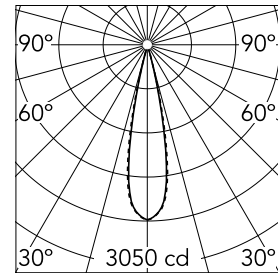

Number of heads	1	Net lumen (lm)	453
Lamp category	LED	Mountings	Ceiling recessed
Power (W)	5.4W	Environment	Indoor dry location
CCT (K)	2700K		
CRI	90		

Optical

Lighting type	Direct
LED type	Power LED
Light distribution	Symmetric
Optical type	Medium
Beam angle (°)	22
Beam angle C90-270 (°)	22

Physical

Color	Black/Chrome	Tilt (°)	30
Orientation	Adjustable	Length (mm)	86
Trim	yes		
Recessed depth (mm)	150		
Weight (kg)	0.25		

Note

Pre-Installation frame not required.