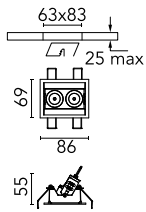

Number of heads	1	Net lumen (lm)	448
Lamp category	LED	Mountings	Ceiling recessed
Power (W)	5.4W	Environment	Indoor dry location
CCT (K)	2700K		
CRI	90		

Optical

Lighting type	Direct
LED type	Power LED
Light distribution	Symmetric
Optical type	Medium
Beam angle (°)	22
Beam angle C90-270 (°)	22

Beam Angle:	22°		
	h(m)	E(lx)	D(m)
	1	3066	0.39
	2	767	0.78
	3	341	1.17
	4	192	1.56
	5	123	1.95

Luminous flux luminaire
448 lm (EXTREME CUT OFF)

Electrical

Frequency (Hz)	50/60	Emergency	Without
Voltage (V)	220.00	Insulation class	II
Dimmable	Yes		
Driver	Remote included		
Driver type	Dimmable DALI		
	1		

Physical

Color	White/Black	Tilt (°)	30
Orientation	Adjustable	Length (mm)	86
Trim	yes		
Recessed depth (mm)	150		
Weight (kg)	0.25		

Note

Pre-Installation frame not required.