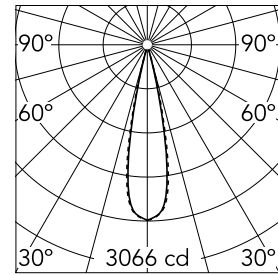

Number of heads	1	Net lumen (lm)	448
Lamp category	LED	Mountings	Ceiling recessed
Power (W)	5.4W	Environment	Indoor dry location
CCT (K)	2700K		
CRI	90		

Optical

Lighting type	Direct
LED type	Power LED
Light distribution	Symmetric
Optical type	Medium
Beam angle (°)	22
Beam angle C90-270 (°)	22

Physical

Color	White/Black	Tilt (°)	30
Orientation	Adjustable	Length (mm)	86
Trim	yes		
Recessed depth (mm)	150		
Weight (kg)	0.25		

Note

Pre-Installation frame not required.