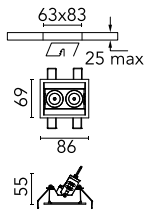

Number of heads	1	Net lumen (lm)	448
Lamp category	LED	Mountings	Ceiling recessed
Power (W)	5.4W	Environment	Indoor dry location
CCT (K)	2700K		
CRI	90		

Optical

Lighting type	Direct
LED type	Power LED
Light distribution	Symmetric
Optical type	Medium
Beam angle (°)	22
Beam angle C90-270 (°)	22

Beam Angle:	22°		
	h(m)	E(lx)	D(m)
	1	2996	0.39
	2	749	0.78
	3	333	1.17
	4	187	1.56
	5	120	1.95

Luminous flux luminaire
448 lm (EXTREME CUT OFF)

Electrical

Frequency (Hz)	50/60	Emergency	Without
Voltage (V)	220.00	Insulation class	II
Dimmable	Yes		
Driver	Remote included		
Driver type	Dimmable DALI		
	1		

Physical

Color	Black/White	Tilt (°)	30
Orientation	Adjustable	Length (mm)	86
Trim	yes		
Recessed depth (mm)	150		
Weight (kg)	0.25		

Note

Pre-Installation frame not required.