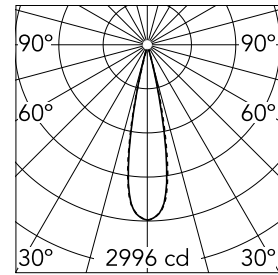

Light Shadow Adjustable Trim Dali Version 2 Spots Optic Medium

■ □ 03.9300.14ADA - Black/White

Recessed integrated luminaire with 2 LED lighting spots. Remote power supply included (220-240V).

Main specifications

Number of heads	1	Net lumen (lm)	448
Lamp category	LED	Mountings	Ceiling recessed
Power (W)	5.4W	Environment	Indoor dry location
CCT (K)	2700K		
CRI	90		

Optical

Lighting type	Direct
LED type	Power LED
Light distribution	Symmetric
Optical type	Medium
Beam angle (°)	22
Beam angle C90-270 (°)	22

Physical

Color	Black/White	Tilt (°)	30
Orientation	Adjustable	Length (mm)	86
Trim	yes		
Recessed depth (mm)	150		
Weight (kg)	0.25		

Note

Pre-Installation frame not required.