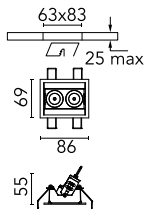

Number of heads	1	Net lumen (lm)	468
Lamp category	LED	Mountings	Ceiling recessed
Power (W)	5.4W	Environment	Indoor dry location
CCT (K)	3000K		
CRI	90		

Optical

Lighting type	Direct
LED type	Power LED
Light distribution	Symmetric
Optical type	Flood
Beam angle (°)	33
Beam angle C90-270 (°)	33

Beam Angle:	33°		
	h(m)	E(lx)	D(m)
	1	1459	0.59
	2	365	1.18
	3	162	1.78
	4	91	2.37
	5	58	2.96

Luminous flux luminaire
468 lm (EXTREME CUT OFF)

Electrical

Frequency (Hz)	50/60	Emergency	Without
Voltage (V)	220.00	Insulation class	II
Dimmable	Yes		
Driver	Remote included		
Driver type	Dimmable DALI		
	1		

Physical

Color	White/White	Tilt (°)	30
Orientation	Adjustable	Length (mm)	86
Trim	yes		
Recessed depth (mm)	150		
Weight (kg)	0.25		

Note

Pre-Installation frame not required.