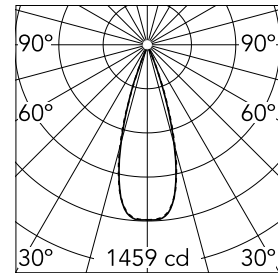

Light Shadow Adjustable Trim Dali Version 2 Spots Optic Flood

03.9315.40ADA - White/White

Recessed integrated luminaire with 2 LED lighting spots. Remote power supply included (220-240V).

Main specifications

Number of heads	1	Net lumen (lm)	468
Lamp category	LED	Mountings	Ceiling recessed
Power (W)	5.4W	Environment	Indoor dry location
CCT (K)	3000K		
CRI	90		

Optical

Lighting type	Direct
LED type	Power LED
Light distribution	Symmetric
Optical type	Flood
Beam angle (°)	33
Beam angle C90-270 (°)	33

Physical

Color	White/White	Tilt (°)	30
Orientation	Adjustable	Length (mm)	86
Trim	yes		
Recessed depth (mm)	150		
Weight (kg)	0.25		

Note

Pre-Installation frame not required.